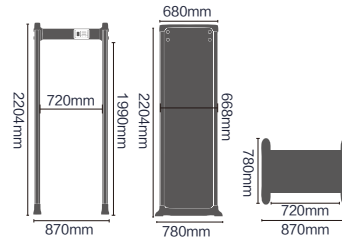

- External Dimensions: 2204x870x780mm
- Passage Dimensions: 1990x720x780mm
- Packaging Dimensions: L2290xW1075xH210mm
- Net Weight: 77kg Gross Weight: 86kg
- Volume: 0.52m³
- Input: AC100V-240V/50HZ-60HZ