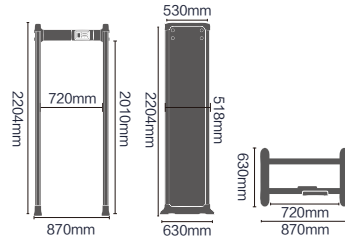

518

CA

Cross-beam Digital Control Box

Standard Configuration

★ Global Market Popularity

6 zones ★★	11 zones ★★★★	21 zones ★★★★★	18 zones ★★	33 zones ★★★★★	33 PRO zones ★★★★	48 zones ★★★★	63 zones ★★★★★	93 zones ★★★★★
B**117.21.04.0002	B**117.21.04.0003	B**117.21.04.0004	B**117.21.04.0012	B**117.21.04.0013	B**117.21.04.0043	B**117.21.04.0049	B**117.21.04.0035	B**117.21.04.0050

Standard function

- Two LED Lights Bars
- Volume/Tone Adjustable
- Scenario Optional
- Password Protection
- Security Level Adjustable
- LDE Display
- Sensitivity Level Of Each Detection Zone
- Multi-point Power-on Interface

Optional Functions

- Networking Module
- Signal Extension Module
- Four Traffic Lights
- Four LED Lights Bars
- Battery Management System

- External Dimensions: 2204x870x630mm
- Passage Dimensions: 2010x720x630mm
- Packaging Dimensions: L2290xW785xH190mm
- Net Weight: 45kg Gross Weight: 53kg
- Volume: 0.35 m³
- Input: AC100V-240V/50HZ-60HZ

The new PROSCAN detector range by Roteck South Africa. Choose from 1-93 zones!

389 different models, and counting...