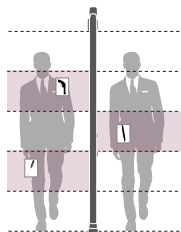

The new PROSCAN detector range by Roteck South Africa. Choose from 1-93 zones!
389 different models, and counting...

500 PWA

Side Panel (Waterproof) Control Box

Standard Configuration

★ Global Market Popularity