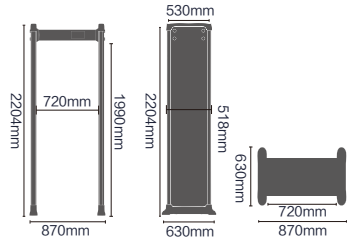

518 MD

MD

Main Frame Touch Screen Control Box

Standard Configuration ★ Global Market Popularity

6 zones ★	11 zones ★★★	21 zones ★★★	18 zones ★	33 zones ★★★	33 PRO zones ★★	48 zones ★★	63 zones ★★★	93 zones ★★★
B**117.21.04.0036	B**117.21.04.0037	B**117.21.04.0038	B**117.21.04.0039	B**117.21.04.0040	B**117.21.04.0047	B**117.21.04.0057	B**117.21.04.0048	B**117.21.04.0058

Standard function Optional Functions

- Two LED Lights Bars - Volume/Tone Adjustable - Scenario Optional - Password Protection - Security Level Adjustable - Touch Screen Lcd - Sensitivity Level Of Each Detection Zone - Multi-point Power-on Interface	- Networking Module - Signal Extension Module - Four Traffic Lights - Four LED Lights Bars - Battery Management System

- External Dimensions: 2204x870x630mm
- Passage Dimensions: 1990x720x630mm
- Packaging Dimensions: L2290xW870xH210mm
- Net Weight: 52kg Gross Weight: 60kg
- Volume: 0.42 m³
- Input: AC100V-240V/50HZ-60HZ

The new PROSCAN detector range by Roteck South Africa. Choose from 1-93 zones! 389 different models, and counting...