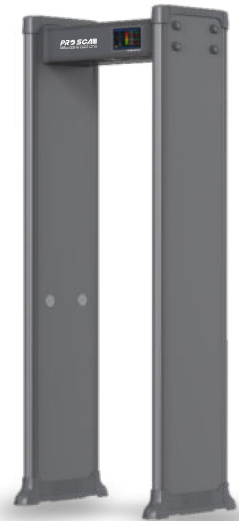

- External Dimensions: 2204x870x580mm
- Passage Dimensions: 1990x720x580mm
- Packaging Dimensions: L2290xW820xH210mm
- Net Weight: 45kg Gross Weight: 53kg
- Volume: 0,4 m³
- Input: AC100V-240V/50HZ-60HZ