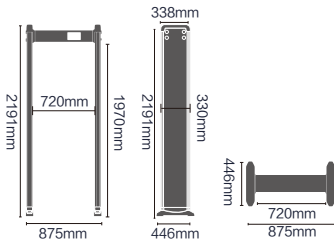

- External Dimensions: 2191x875x446mm
- Passage Dimensions: 1990x720x446mm
- Packaging Dimensions: L2290XW715XH205mm
- Net Weight: 34kg Gross Weight: 40kg
- Volume: 0.34 m³
- Input: AC100V-240V/50HZ-60HZ