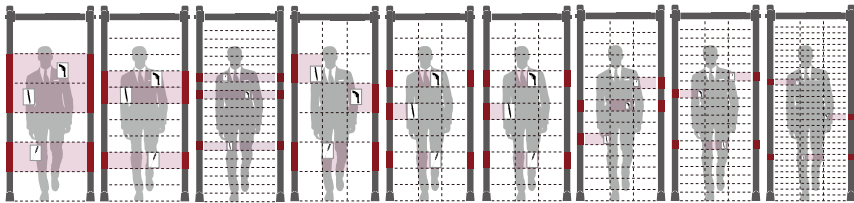

The new PROSCAN detector range by Roteck South Africa. Choose from 1-93 zones!
389 different models, and counting...

518

MA

Main Frame Digital Control Box

Standard Configuration ★ Global Market Popularity