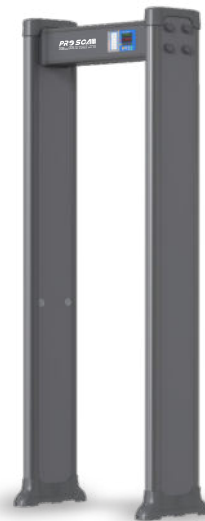

308 MA

Main Frame Digital Control Box

Standard Configuration ★ Global Market Popularity

- External Dimensions: 2204x870x419mm
- Passage Dimensions: 1990x720x419mm
- Packaging Dimensions: L2290xW660xH205mm
- Net Weight: 35kg Gross Weight: 42kg
- Volume: 0.31 m³
- Input: AC100V~240V/50HZ~60HZ