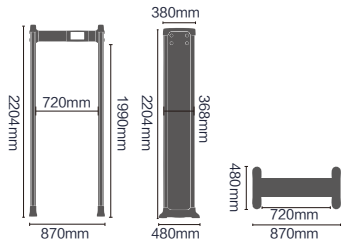

368 MD

Main Frame Touch Screen Control Box

Standard Configuration ★ Global Market Popularity

5 zones	6 zones	11 zones	21 zones	18 zones	33 zones	33 PRO zones
★	★★★★	★★	★★★★	★	★★★★	★
B**117.21.02.0037	B**117.21.02.0038	B**117.21.02.0039	B**117.21.02.0040	B**117.21.02.0041	B**117.21.02.0042	B**117.21.02.0043

Standard function	Optional Functions
- Two LED Lights Bars - Volume/Tone Adjustable - Scenario Optional	- Networking Module - Signal Extension Module
- Password Protection - Security Level Adjustable - Touch Screen Lcd	- Four Traffic Lights - Four LED Lights Bars
- Sensitivity Level Of Each Detection Zone - Multi-point Power-on Interface	Battery Management System

The new PROSCAN detector range by Roteck South Africa. Choose from 1-93 zones!
389 different models, and counting...

- External Dimensions: 2204x870x480mm
- Passage Dimensions: 1990x720x480mm
- Packaging Dimensions: L2290xW715xH205mm
- Net Weight: 36kg Gross Weight: 42kg
- Volume: 0.34 m³
- Input: AC100V-240V/50HZ-60HZ