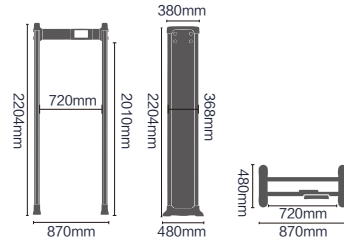

389 different models, and counting...

External Dimensions: 2204x870x480mm

Passage Dimensions: 2010x720x480mm

Packaging Dimensions: L2290xW625xH190mm

Net Weight: 34kg Gross Weight: 40kg

Volume: 0.28 m³

Input: AC100V-240V/50HZ-60HZ