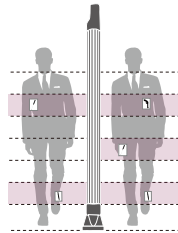

9 zones

★★★★★

B--117.23.02.0001