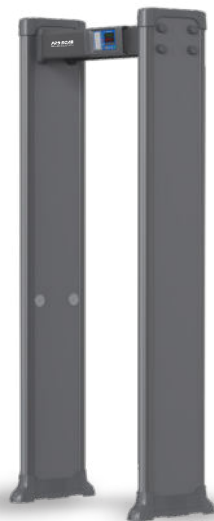

368 CA

Cross-beam Digital Control Box

Standard Configuration

★ Global Market Popularity

5 zones

★★★★

B**117.21.02.0011

6 zones

★★

B**117.21.02.0012

11 zones

★★★★★

B**117.21.02.0013

21 zones

★★★★★

B**117.21.02.0014

18 zones

★★★

B**117.21.02.0001

33 zones

★★★★★

B**117.21.02.0002

33 PRO zones

★★★

B**117.21.02.0047

Standard function

- Two LED Lights Bars
- Volume/Tone Adjustable
- Scenario Optional
- Password Protection
- Security Level Adjustable
- LDE Display
- Sensitivity Level Of Each Detection Zone
- Multi-point Power-on Interface

Optional Functions

- Networking Module
- Signal Extension Module
- Four Traffic Lights
- Four LED Lights Bars
- Battery Management System

External Dimensions: 2204x870x480mm

Passage Dimensions: 2010x720x480mm

Packaging Dimensions: L2290xW625xH190mm

Net Weight: 34kg Gross Weight: 40kg

Volume: 0.28 m³

Input: AC100V-240V/50HZ-60HZ

The new PROSCAN detector range by Roteck South Africa. Choose from 1-93 zones!
389 different models, and counting...