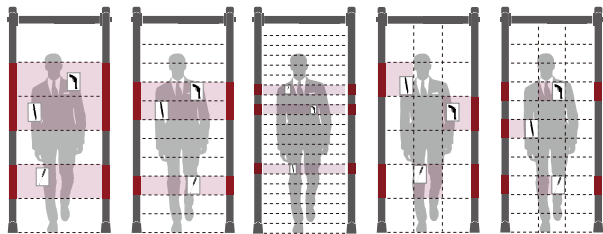

Standard Configuration ★ Global Market Popularity

6 zones

B**117.21.04.0023

11 zones

B**117.21.04.0024

21 zones

B**117.21.04.0025

18 zones

B**117.21.04.0026

33 zones

B**117.21.04.0027