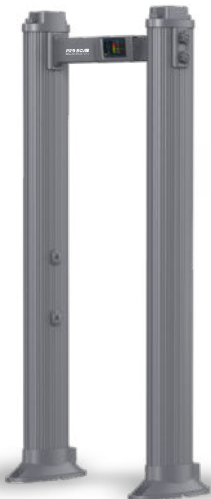

Optional Functions

- Signal Extension Module
- Networking Module
- Battery Management System
- Program Upgrade

- External Dimensions: 2308x1110x500mm
- Passage Dimensions: 2050x720x500mm
- Packaging Dimensions: L2400xW545xH615mm
- Net Weight: 48kg Gross Weight: 65kg
- Volume: 0.85m³
- Input: AC100V-240V/50HZ-60HZ