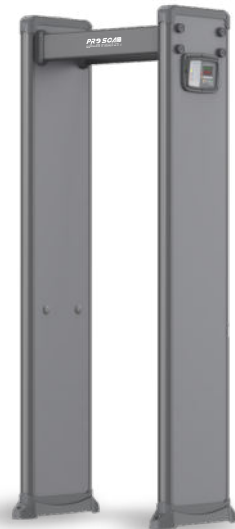

External Dimensions: 2214x898x536mm

Passage Dimensions: 2035x720x536mm

Packaging Dimensions: L2290xW680xH200mm

Net Weight: 40kg Gross Weight: 46kg

Volume: 0.32 m³

Input: AC100V-240V/50HZ-60HZ

Detection with a difference...
ROTECK