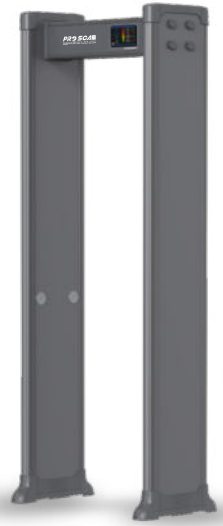

- External Dimensions: 2204x870x480mm
- Passage Dimensions: 1990x720x480mm
- Packaging Dimensions: L2290xW715xH205mm
- Net Weight: 36kg Gross Weight: 42kg
- Volume: 0.34 m³
- Input: AC100V-240V/50HZ-60HZ