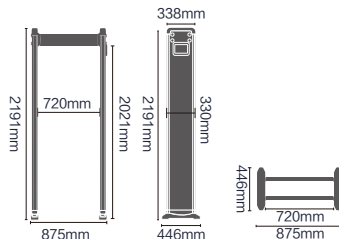

Optional Functions

- Four LED Lights Bars
- Signal Extension Module
- Four Traffic Lights
- Networking Module

External Dimensions: 2191x875x446mm

Passage Dimensions: 2021x720x446mm

Packaging Dimensions: L2280xW580xH200mm