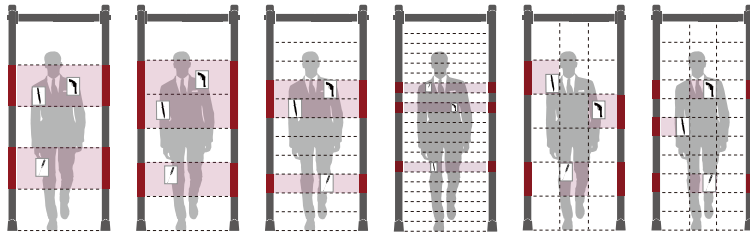

Standard Configuration

★ Global Market Popularity

5 zones

★★★★★

B**117.21.02.0030

6 zones

★★★

B**117.21.02.0031

11 zones

★★★★★

B**117.21.02.0032

21 zones

★

B**117.21.02.0036

18 zones

★

B**117.21.02.0033

33 zones

★

B**117.21.02.0034

Standard function

- Two LED Lights Bars
- Volume/Tone Adjustable
- Scenario Optional
- Password Protection
- Security Level Adjustable
- LED LDE Display
- Sensitivity Level Of Each Detection Zone
- Multi-point Power-on Interface

Optional Functions

- Networking Module
- Signal Extension Module
- Four Traffic Lights
- Four LED Lights Bars
- Battery Management System

The new PROSCAN detector range by Roteck South Africa. Choose from 1-93 zones!
389 different models, and counting...