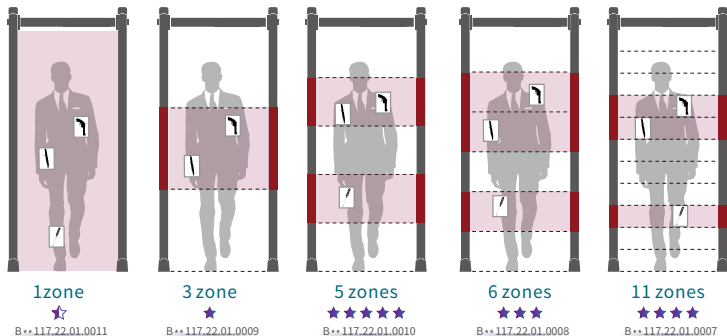

270 SWA

Water Proof Side Panel Digita

Standard Configuration

★ Global Market Popularity

- External Dimensions: 2165x828x349mm
- Passage Dimensions: 2017x720x349mm
- Packaging Dimensions: L2240xW465xH160mm
- Net Weight: 23kg Gross Weight: 29kg
- Volume: 0.17 m³
- Input: AC100V-240V/50HZ-60HZ