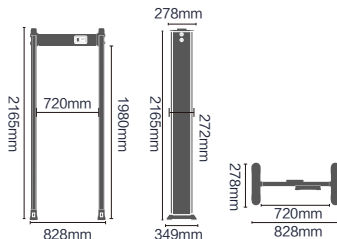

270 SWA

Water Proof Side Panel Digita

Standard Configuration

★ Global Market Popularity

- External Dimensions: 2165x828x349mm
- Passage Dimensions: 2017x720x349mm
- Packaging Dimensions: L2240xW465xH160mm
- Net Weight: 23kg Gross Weight: 29kg
- Volume: 0.17 m³
- Input: AC100V-240V/50HZ-60HZ

Detection with a difference...
ROTECK

270 CA

Cross-beam Digital Control Box

Standard Configuration

★ Global Market Popularity

- External Dimensions: 2165x828x349mm
- Passage Dimensions: 1980x720x349mm
- Packaging Dimensions: L2245xW535xH170mm
- Net Weight: 24kg Gross Weight: 29kg
- Volume: 0.18 m³
- Input: AC100V-240V/50HZ-60HZ