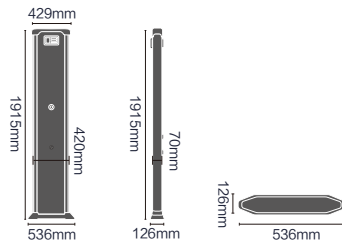

1 External Dimensions: 1915x536x126mm

2 Passage Dimensions: <500mm

3 Packaging Dimensions: L1970xW610xH165mm

4 Net Weight: 18kg Gross Weight: 23kg

5 Volume: 0.2m³

6 Input: AC100V-240V/50HZ-60HZ

Standard function

- Two LED Lights Bars
- Volume/Tone Adjustable
- Scenario Optional
- Password Protection
- Security Level Adjustable
- LDE Display
- Sensitivity Level Of Each Detection Zone

Optional Functions

- Signal Extension Module
- Networking Module
- Battery Management System
- Program Upgrade

The new PROSCAN detector range by Roteck South Africa. Choose from 1-93 zones!

389 different models, and counting...