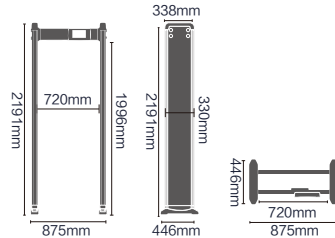

External Dimensions: 2191x875x446mm

Passage Dimensions: 2007x720x446mm

Packaging Dimensions: L2290xW625xH190mm

Net Weight: 33kg Gross Weight: 39kg

Volume: 0.28 m³

Input: AC100V-240V/50HZ-60HZ