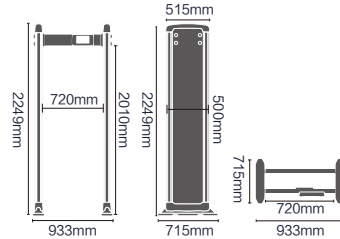

External Dimensions: 2249x933x715mm

Passage Dimensions: 2010x720x715mm

Packaging Dimensions: L2330XW560XH785mm

Net Weight: 47kg Gross Weight: 55kg

Volume: 1.1 m³

Input: AC100V-240V/50HZ-60HZ