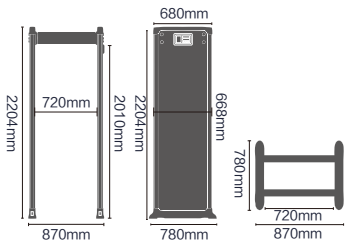

668

SA

Side Panel Digital Control Box

Standard Configuration ★ Global Market Popularity

6 zones

B**117.21.05.0012

11 zones

B**117.21.05.0013

21 zones

B**117.21.05.0014

18 zones

B**1117.21.05.0015

33 zones

B**117.21.05.0016

Standard function Optional Functions

- Two LED LightsBars
- Volume/Tone Adjustable
- Scenario Optional
- Password Protection
- Security Level Adjustable
- LDE Display
- Sensitivity Level Of Each Detection Zone
- Multi-point Power-on Interface

- Networking Module
- Signal Extension Module
- Four Traffic Lights
- Four LED Lights Bars
- Battery Management System

- External Dimensions: 2204x870x780mm
- Passage Dimensions: 2013x720x780mm
- Packaging Dimensions: L2290xW860xH200mm
- Net Weight: 54kg Gross Weight: 60kg
- Volume: 0.4 m³
- Input: AC100V-240V/50HZ-60HZ

The new PROSCAN detector range by Roteck South Africa. Choose from 1-93 zones!
389 different models, and counting...