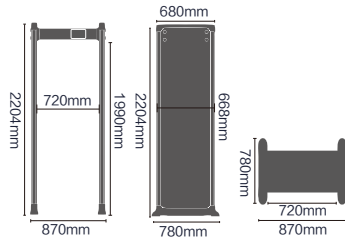

668

MD

Main Frame Touch Screen Control Box

Standard Configuration ★ Global Market Popularity

11 zones

B**117.21.05.0024

21 zones

B**117.21.05.0025

33 PRO zones

B**117.21.05.0030

48 zones

B**117.21.05.0039

63 zones

B**117.21.05.0031

93 zones

B**117.21.05.0040

Standard function Optional Functions

- Two LED Lights Bars
- Volume/Tone Adjustable
- Scenario Optional
- Password Protection
- Security Level Adjustable
- Touch Screen Lcd
- Sensitivity Level Of Each Detection Zone
- Multi-point Power-on Interface

- Networking Module
- Signal Extension Module
- Four Traffic Lights
- Four LED Lights Bars
- Battery Management System

- External Dimensions: 2204x870x780mm
- Passage Dimensions: 1990x720x780mm
- Packaging Dimensions: L2290xW1075xH210mm
- Net Weight: 77kg   Gross Weight: 86kg
- Volume: 0.52m³

The new PROSCAN detector range by Roteck South Africa. Choose from 1-93 zones!
389 different models, and counting...