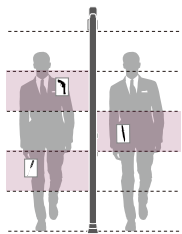

Standard Configuration

★ Global Market Popularity

5 zones

B**117.24.01.0005