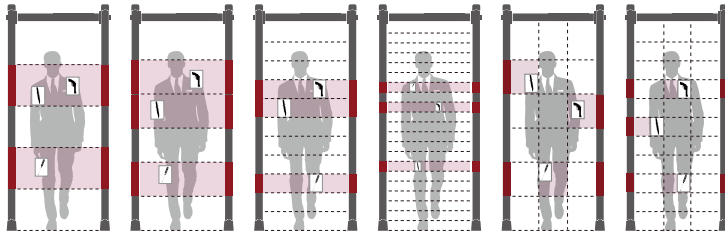

Standard Configuration ★ Global Market Popularity

5 zones

★★★

B**117.22.02.0007

6 zones

★★

B**117.22.02.0008

11 zones

★★★★★

B**117.22.02.0009

21 zones

★★★★★

B**117.22.02.0004

18 zones

★★★

B**117.22.02.0019

33 zones

★★★★★

B**117.22.02.0021

Standard function Optional Functions

- Two LED Lights Bars
- Volume/Tone Adjustable
- Scenario Optional
- Password Protection
- Security Level Adjustable
- LED LDE Display
- Sensitivity Level Of Each Detection Zone
- Multi-point Power-on Interface

- Four LED Lights Bars
- Signal Extension Module
- Four Traffic Lights
- Networking Module

The new PROSCAN detector range by Roteck South Africa. Choose from 1-93 zones!
389 different models, and counting...