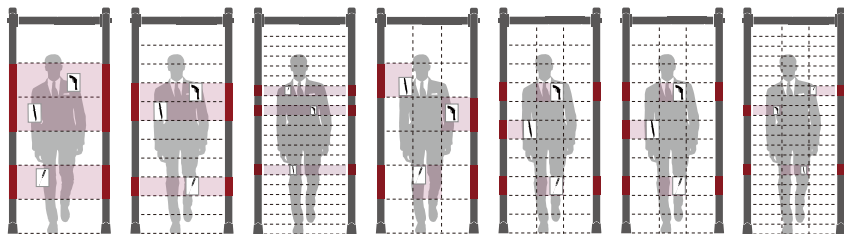

Standard Configuration

★ Global Market Popularity

6 zones

11 zones

21 zones

18 zones

33 zones

33 PRO zones

63 zones

B**117.21.03.0002

B**117.21.03.0003

B**117.21.03.0004

B**117.21.03.0012

B**117.21.03.0013

B**117.21.03.0044

B**117.21.03.0045

Standard function

- Two LED Lights Bars
- Volume/Tone Adjustable
- Scenario Optional
- Password Protection
- Security Level Adjustable
- LDE Display
- Sensitivity Level Of Each Detection Zone
- Multi-point Power-on Interface

Optional Functions

- Networking Module
- Signal Extension Module
- Four Traffic Lights
- Four LED Lights Bars
- Battery Management System