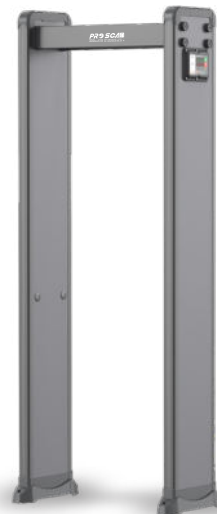

The new PROSCAN detector range by Roteck South Africa. Choose from 1-93 zones!
389 different models, and counting...

Detection with a difference...
ROTECK