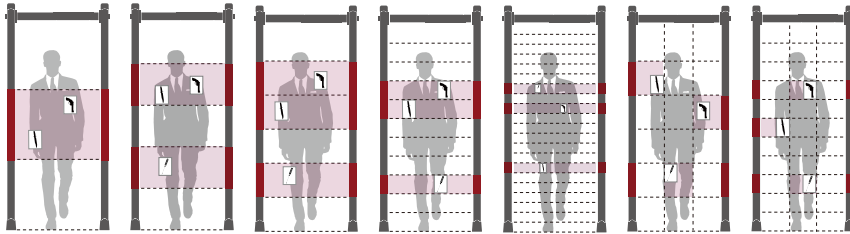

Standard Configuration

★ Global Market Popularity

3 zones

B**117.23.01.0009

5 zones

B**117.23.01.0010

6 zones

B**117.23.01.0011

11 zones

B**117.23.01.0001

21 zones

B**117.23.01.0012

18 zones

B**117.23.01.0013

33 zones

B**117.23.01.0014

Standard function

- Two LED Lights Bars
- Volume/Tone Adjustable
- Scenario Optional
- Password Protection
- Security Level Adjustable
- LDE Display
- Sensitivity Level Of Each Detection Zone
- Seperate Alarm Lights

Optional Functions

- Signal Extension Module
- Networking Module
- Battery Management System
- Program Upgrade