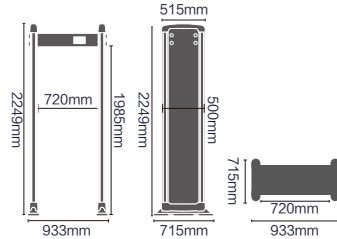

500

MA

Main Frame Digital Control Box

Standard Configuration ★ Global Market Popularity

18 zones

33 zones

33 PRO zones

48 zones

63 zones

93 zones

B**117.22.04.0013

B**117.22.04.0014

B**117.22.04.0021

B**117.22.04.0029

B**117.22.04.0022

B**117.22.04.0030

Standard function Optional Functions

- Two LED LightsBars
- Volume/Tone Adjustable
- Scenario Optional
- Password Protection
- Security Level Adjustable
- LDE Display
- Sensitivity Level Of Each Detection Zone
- Multi-point Power-on Interface

- Networking Module
- Signal Extension Module
- Four Traffic Lights
- Four LED Lights Bars
- Battery Management System

- External Dimensions: 2249x933x715mm
- Passage Dimensions: 1985x720x715mm
- Packaging Dimensions: L2330XW560XH785mm
- Net Weight: 48kg Gross Weight: 65kg
- Volume: 1.1 m³
- Input: AC100V-240V/50HZ-60HZ

The new PROSCAN detector range by Roteck South Africa. Choose from 1-93 zones!
389 different models, and counting...