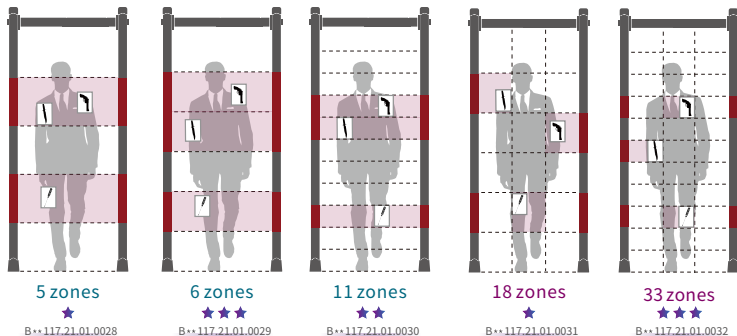

Standard Configuration ★ Global Market Popularity