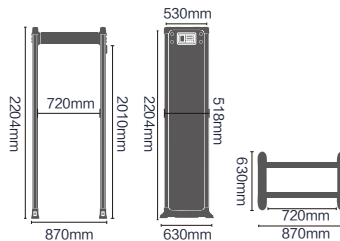

Optional Functions

- Networking Module
- Signal Extension Module
- Four Traffic Lights
- Four LED Lights Bars
- Battery Management System

- External Dimensions: 2204x870x630mm
- Passage Dimensions: 2013x720x630mm
- Packaging Dimensions: L2290xW730xH200mm
- Net Weight: 44kg Gross Weight: 52kg
- Volume: 0.34 m³
- Input: AC100V-240V/50HZ-60HZ