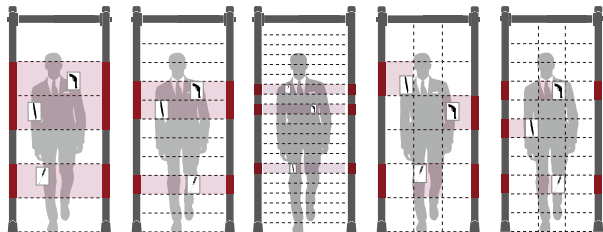

The new PROSCAN detector range by Roteck South Africa. Choose from 1-93 zones!

389 different models, and counting...

668

SA

Side Panel Digital Control Box

Standard Configuration ★ Global Market Popularity

6 zones