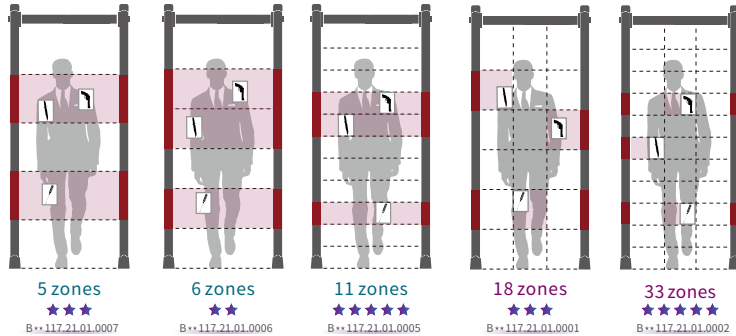

308

CA

Cross-beam Digital Control Box

Standard Configuration

★ Global Market Popularity

- External Dimensions: 2204x870x419mm
- Passage Dimensions: 2010x720x419mm
- Packaging Dimensions: L2290xW565xH190mm
- Net Weight: 31kg Gross Weight: 37kg
- Volume: 0.25 m³
- Input: AC100V-240V/50HZ-60HZ