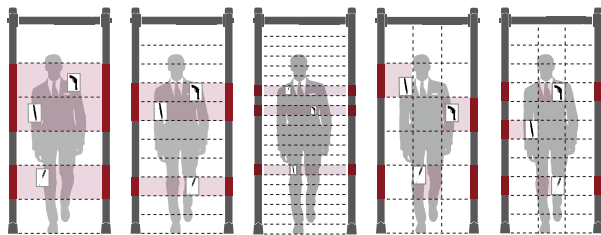

Standard Configuration

★ Global Market Popularity

6 zones

B**117.21.03.0021

11 zones

B**117.21.03.0022

21 zones

B**117.21.03.0023

18 zones

B**117.21.03.0024

33 zones

B**117.21.03.0025

Standard function

- Two LED Lights Bars
- Volume/Tone Adjustable
- Scenario Optional
- Password Protection
- Security Level Adjustable
- LDE Display
- Sensitivity Level Of Each Detection Zone
- Multi-point Power-on Interface

Optional Functions

- Networking Module
- Signal Extension Module
- Four Traffic Lights
- Four LED Lights Bars
- Battery Management System