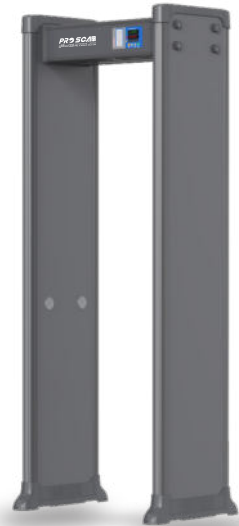

- External Dimensions: 2204x870x580mm
- Passage Dimensions: 1990x720x580mm
- Packaging Dimensions: L2290xW820xH210mm
- Net Weight: 45kg Gross Weight: 53kg
- Volume: 0.4m³
- Input: AC100V-240V/50HZ-60HZ