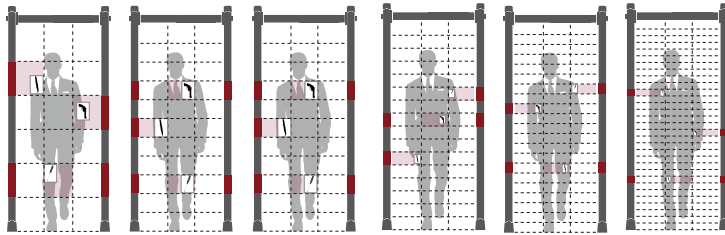

Standard Configuration ★ Global Market Popularity

18 zones

33 zones

33 PRO zones

48 zones

63 zones

93 zones

B**117.22.04.0013

B**117.22.04.0014

B**117.22.04.0021

B**117.22.04.0029

B**117.22.04.0022

B**117.22.04.0030

Standard function Optional Functions

- Two LED LightsBars
- Volume/Tone Adjustable
- Scenario Optional
- Password Protection
- Security Level Adjustable
- LDE Display
- Sensitivity Level Of Each Detection Zone
- Multi-point Power-on Interface

- Networking Module
- Signal Extension Module
- Four Traffic Lights
- Four LED Lights Bars
- Battery Management System