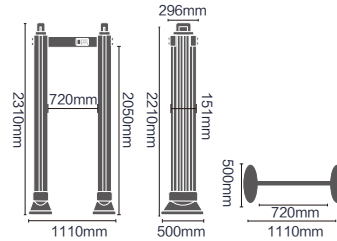

270 SWA

Water Proof Side Panel Digita

Standard Configuration

★ Global Market Popularity

- External Dimensions: 2165x828x349mm
- Passage Dimensions: 2017x720x349mm
- Packaging Dimensions: L2240xW465xH160mm
- Net Weight: 23kg Gross Weight: 29kg
- Volume: 0.17 m³
- Input: AC100V-240V/50HZ-60HZ

Optional Functions

- Signal Extension Module
- Networking Module
- Battery Management System
- Program Upgrade

- External Dimensions: 2308x1110x500mm
- Passage Dimensions: 2050x720x500mm
- Packaging Dimensions: L2400xW545xH615mm
- Net Weight: 48kg Gross Weight: 65kg
- Volume: 0.85m³
- Input: AC100V-240V/50HZ-60HZ