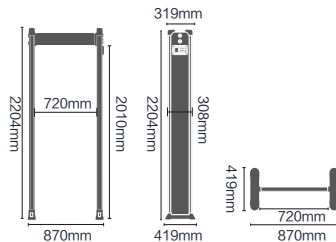

270 SWA

Water Proof Side Panel Digita

Standard Configuration

★ Global Market Popularity

- External Dimensions: 2165x828x349mm
- Passage Dimensions: 2017x720x349mm
- Packaging Dimensions: L2240xW465xH160mm
- Net Weight: 23kg Gross Weight: 29kg
- Volume: 0.17 m³
- Input: AC100V-240V/50HZ-60HZ

9 zones

★★★★★

B••117.23.02.0002

1 External Dimensions: 1950x500x200mm

+ Passage Dimensions: 1702x500mm <300mm

📦 Packaging Dimensions: L2200xW590xH240mm

🔒 Net Weight: 27kg Gross Weight: 33kg

📦 Volume: 0.32m³

308 SA

Side Panel Digital Control Box

Standard Configuration

★ Global Market Popularity

- ▣ External Dimensions: 2204x870x419mm
- ▣ Passage Dimensions: 2013x720x419mm
- ▣ Packaging Dimensions: L2290xW520xH200mm
- ▣ Net Weight: 31kg Gross Weight: 36kg
- ▣ Volume: 0.24 m³
- ▣ Input: AC100V-240V/50HZ-60HZ

308 SWA

Water Proof Side Panel Digital Control Box

Standard Configuration

★ Global Market Popularity

External Dimensions: 2204x870x419mm

Passage Dimensions: 2013x720x419mm

Packaging Dimensions: L2290xW520xH200mm