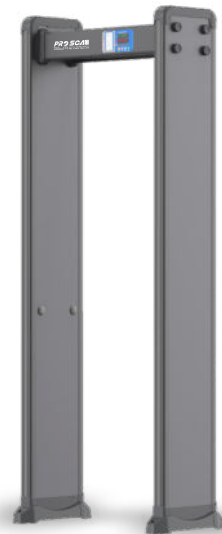

The new PROSCAN detector range by Roteck South Africa. Choose from 1-93 zones!
389 different models, and counting...

Detection with a difference...
ROTECK