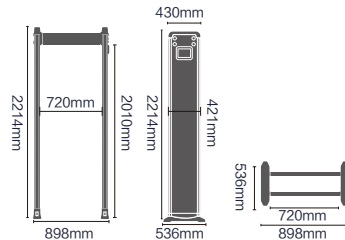

- Networking Module
- Signal Extension Module
- Four Traffic Lights
- Four LED Lights Bars
- Battery Management System

- External Dimensions: 2214x898x536mm
- Passage Dimensions: 2035x720x536mm
- Packaging Dimensions: L2290xW680xH200mm
- Net Weight: 40kg Gross Weight: 46kg
- Volume: 0.32 m³
- Input: AC100V-240V/50HZ-60HZ