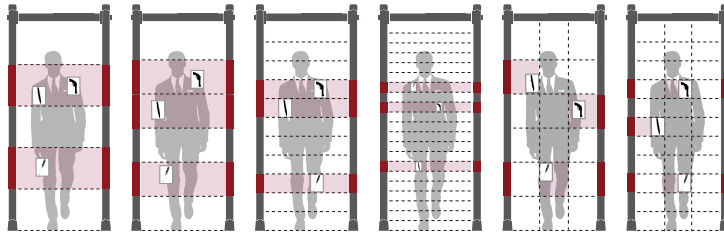

330

CA

Cross-beam Digital Control Box

Standard Configuration

★ Global Market Popularity

5 zones

★★★

B**117.22.02.0010