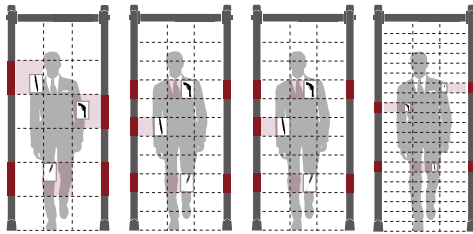

The new PROSCAN detector range by Roteck South Africa. Choose from 1-93 zones! 389 different models, and counting...

440

MA

Main Frame Digital Control Box

Standard Configuration

★ Global Market Popularity

18 zones