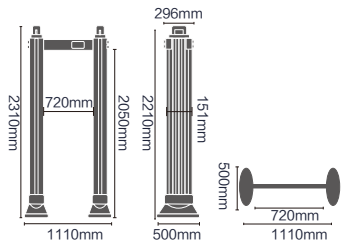

270 SWA

Water Proof Side Panel Digita

Standard Configuration

★ Global Market Popularity

- External Dimensions: 2165x828x349mm
- Passage Dimensions: 2017x720x349mm
- Packaging Dimensions: L2240xW465xH160mm
- Net Weight: 23kg Gross Weight: 29kg
- Volume: 0.17 m³
- Input: AC100V-240V/50HZ-60HZ

Optional Functions

- Signal Extension Module
- Networking Module
- Battery Management System
- Program Upgrade

- External Dimensions: 2308x1110x500mm
- Passage Dimensions: 2050x720x500mm
- Packaging Dimensions: L2400xW545xH615mm
- Net Weight: 48kg Gross Weight: 65kg
- Volume: 0.85m³
- Input: AC100V-240V/50HZ-60HZ