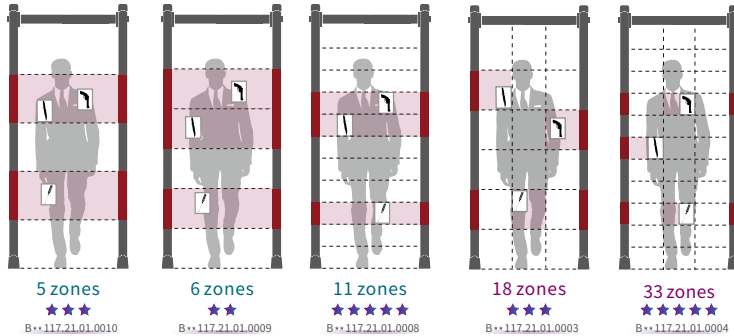

308 WA

Water Proof Cross-beam Digital Control Box

Standard Configuration ★ Global Market Popularity

- External Dimensions: 2204x870x419mm
- Passage Dimensions: 2010x720x419mm
- Packaging Dimensions: L2290xW565xH190mm
- Net Weight: 31kg Gross Weight: 37kg
- Volume: 0.25 m³
- Input: AC100V-240V/50HZ-60HZ