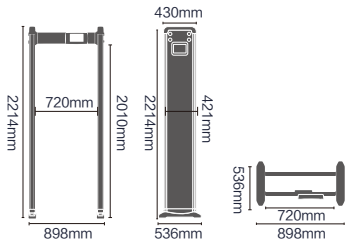

External Dimensions: 2214x898x536mm

Passage Dimensions: 2035x720x536mm

Packaging Dimensions: L2290xW680xH200mm

Net Weight: 40kg Gross Weight: 46kg

Volume: 0.32 m³

Input: AC100V-240V/50HZ-60HZ

Detection with a difference...
ROTECK

- External Dimensions: 2214x898x536mm
- Passage Dimensions: 2011x720x536mm
- Packaging Dimensions: L2290xW745xH190mm
- Net Weight: 41kg Gross Weight: 47kg
- Volume: 0.32 m³
- Input: AC100V-240V/50HZ-60HZ