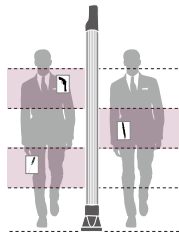

Detection with a difference...
ROTECK

285 PD

Cross-beam Waterproof Control Box

Standard Configuration

★ Global Market Popularity

5 zones

★★★

B••117.23.02.0002