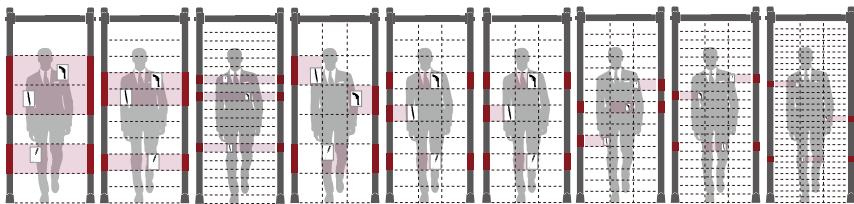

Standard Configuration

★ Global Market Popularity

6 zones ★ B**117.22.04.0004	11 zones ★★★ B**117.22.04.0005	21 zones ★★★★★ B**117.22.04.0006	18 zones ★★ B**117.22.04.0008	33 zones ★★★★★ B**117.22.04.0010	33 PRO zones ★★★★★ B**117.22.04.0033	48 zones ★ B**117.22.04.0035	63 zones ★★★★★ B**117.22.04.0034	93 zones ★ B**117.22.04.0036

Standard function

- Two LED Lights Bars
- Volume/Tone Adjustable
- Scenario Optional
- Password Protection
- Security Level Adjustable
- LDE Display
- Sensitivity Level Of Each Detection Zone
- Multi-point Power-on Interface

Optional Functions

- Networking Module
- Signal Extension Module
- Four Traffic Lights
- Four LED Lights Bars
- Battery Management System

The new PROSCAN detector range by Roteck South Africa. Choose from 1-93 zones!
389 different models, and counting...