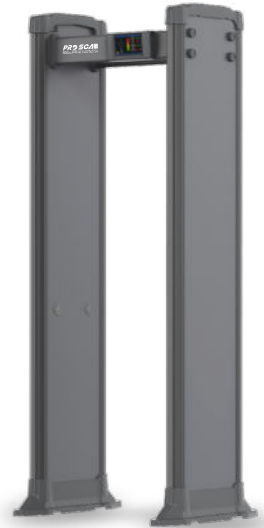

External Dimensions: 2249x933x715mm

Passage Dimensions: 2010x720x715mm

Packaging Dimensions: L2330XW560XH785mm

Net Weight: 47kg Gross Weight: 55kg

Volume: 1.1 m³

Input: AC100V-240V/50HZ-60HZ

Detection with a difference...
ROTECK