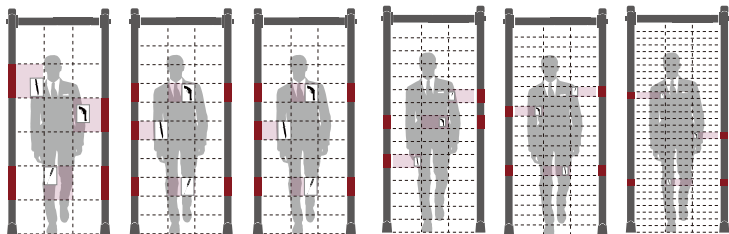

The new PROSCAN detector range by Roteck South Africa. Choose from 1-93 zones!
389 different models, and counting...

500

MD

Main Frame Touch Screen Control Box

Standard Configuration

★ Global Market Popularity