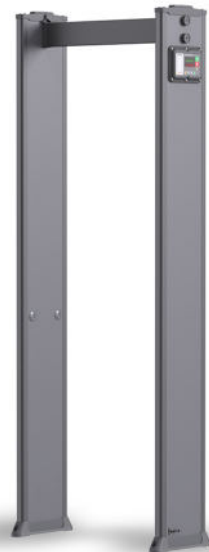

Optional Functions

- Four LED Lights Bars
- Signal Extension Module
- Four Traffic Lights
- Networking Module

The new PROSCAN detector range by Roteck South Africa. Choose from 1-93 zones!
389 different models, and counting...

Detection with a difference...
ROTECK