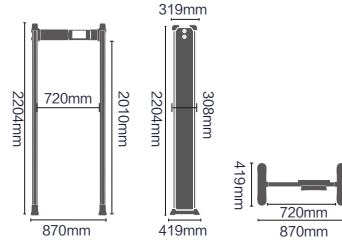

308 WA

Water Proof Cross-beam Digital Control Box

Standard Configuration ★ Global Market Popularity

- External Dimensions: 2204x870x419mm
- Passage Dimensions: 2010x720x419mm
- Packaging Dimensions: L2290xW565xH190mm
- Net Weight: 31kg Gross Weight: 37kg
- Volume: 0.25 m³
- Input: AC100V-240V/50HZ-60HZ

- External Dimensions: 2204x870x419mm
- Passage Dimensions: 2010x720x419mm
- Packaging Dimensions: L2290xW565xH190mm
- Net Weight: 31kg Gross Weight: 37kg
- Volume: 0.25 m³
- Input: AC100V-240V/50HZ-60HZ