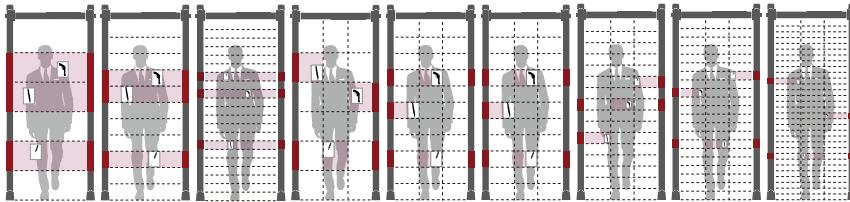

The new PROSCAN detector range by Roteck South Africa. Choose from 1-93 zones!
389 different models, and counting...

518

CA

Cross-beam Digital Control Box

Standard Configuration

★ Global Market Popularity

6 zones ★★	11 zones ★★★★	21 zones ★★★★★	18 zones ★★	33 zones ★★★★★	33 PRO zones ★★★★	48 zones ★★★★	63 zones ★★★★★	93 zones ★★★★★
B**117.21.04.0002	B**117.21.04.0003	B**117.21.04.0004	B**117.21.04.0012	B**117.21.04.0013	B**117.21.04.0043	B**117.21.04.0049	B**117.21.04.0035	B**117.21.04.0050