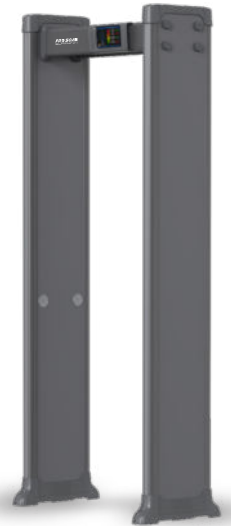

389 different models, and counting...

External Dimensions: 2204x870x480mm

Passage Dimensions: 2010x720x480mm

Packaging Dimensions: L2290xW625xH190mm

Net Weight: 34kg Gross Weight: 40kg

Volume: 0.28 m³

Input: AC100V-240V/50HZ-60HZ