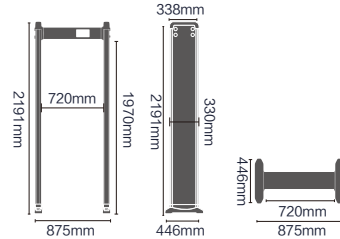

External Dimensions: 2191x875x446mm

Passage Dimensions: 1990x720x446mm

Packaging Dimensions: L2290xW715xH205mm

Net Weight: 34kg Gross Weight: 40kg

Volume: 0.34 m³

Input: AC100V-240V/50HZ-60HZ

Detection with a difference...
ROTECK