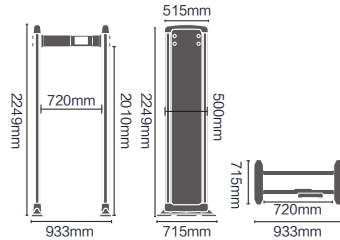

- External Dimensions: 2249x933x715mm
- Passage Dimensions: 2010x720x715mm
- Packaging Dimensions: L2330XW560XH785mm
- Net Weight: 47kg Gross Weight: 55kg
- Volume: 1.1 m³
- Input: AC100V-240V/50HZ-60HZ