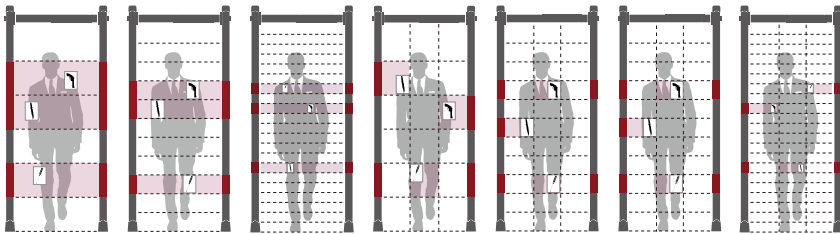

The new PROSCAN detector range by Roteck South Africa. Choose from 1-93 zones! 389 different models, and counting...

468

WA

Water Proof Cross-beam Digital Control Box

Standard Configuration

★ Global Market Popularity