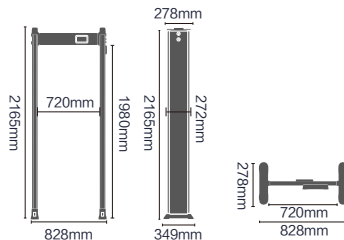

270 SWA

Water Proof Side Panel Digita

Standard Configuration

★ Global Market Popularity

- External Dimensions: 2165x828x349mm
- Passage Dimensions: 2017x720x349mm
- Packaging Dimensions: L2240xW465xH160mm
- Net Weight: 23kg Gross Weight: 29kg
- Volume: 0.17 m³
- Input: AC100V-240V/50HZ-60HZ

270 WA

Water Proof Cross-beam Digital Control Box

Standard Configuration

★ Global Market Popularity

- External Dimensions: 2165x828x349mm
- Passage Dimensions: 1980x720x349mm
- Packaging Dimensions: L2245xW535xH170mm
- Net Weight: 24kg Gross Weight: 29kg
- Volume: 0.18 m³
- Input: AC100V-240V/50HZ-60HZ

270 CD

Cross-beam Touch Screen Control Box

Standard Configuration

★ Global Market Popularity

- ▣ External Dimensions: 2165x828x349mm
- ▣ Passage Dimensions: 1980x720x349mm
- ▣ Packaging Dimensions: L2245xW535xH170mm
- ▣ Net Weight: 24kg Gross Weight: 29kg
- ▣ Volume: 0.18 m³
- ▣ Input: AC100V-240V/50HZ-60HZ