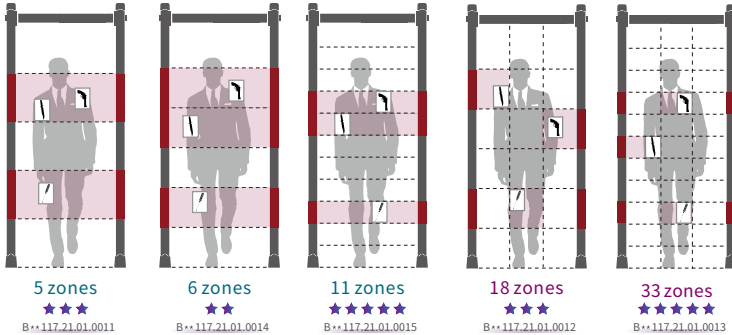

The new PROSCAN detector range by Roteck South Africa. Choose from 1-93 zones!
 389 different models, and counting...

308 CD

Cross-beam Touch Screen Control Box

Standard Configuration

★ Global Market Popularity