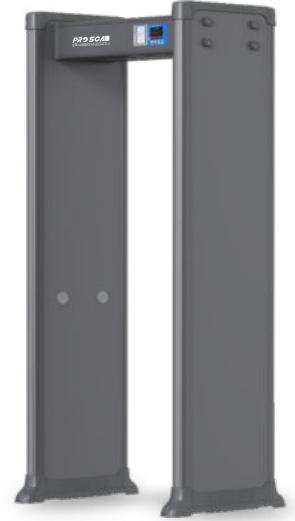

- External Dimensions: 2204x870x630mm
- Passage Dimensions: 1990x720x630mm
- Packaging Dimensions: L2290xW870xH210mm
- Net Weight: 52kg Gross Weight: 60kg
- Volume: 0.42 m³
- Input: AC100V~240V/50HZ~60HZ