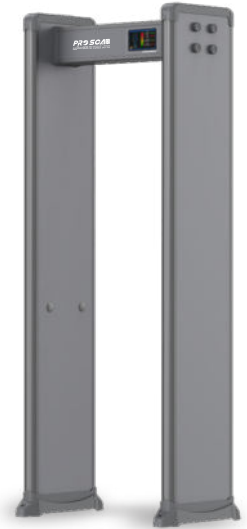

- External Dimensions: 2214x898x536mm
- Passage Dimensions: 1970x720x536mm
- Packaging Dimensions: L2290xW820xH205mm
- Net Weight: 42kg Gross Weight: 48kg
- Volume: 0.39 m³
- Input: AC100V-240V/50HZ-60HZ