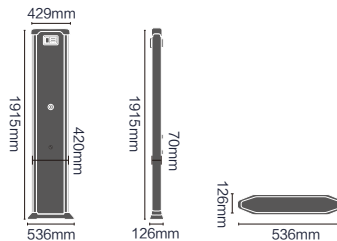

440 PD

Cross-beam Waterproof Control Box

Standard Configuration

★ Global Market Popularity

5 zones

B++117.24.01.0009

9 zones

B++117.24.01.0009

Standard function

- Two LED Lights Bars
- Volume/Tone Adjustable
- Scenario Optional
- Password Protection
- Security Level Adjustable
- LDE Display
- Sensitivity Level Of Each Detection Zone

Optional Functions

- Signal Extension Module
- Networking Module
- Battery Management System
- Program Upgrade

The new PROSCAN detector range by Roteck South Africa. Choose from 1-93 zones!
389 different models, and counting...

- External Dimensions: 1915x536x126mm
- Passage Dimensions: <500mm
- Packaging Dimensions: L1970xW610xH165mm
- Net Weight: 18kg Gross Weight: 23kg
- Volume: 0.2m³
- Input: AC100V-240V/50HZ-60HZ