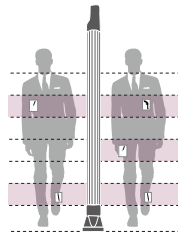

Detection with a difference...
ROTECK

285 PD

Cross-beam Waterproof Control Box

Standard Configuration

★ Global Market Popularity

5 zones

★★★

B••117.23.02.0002