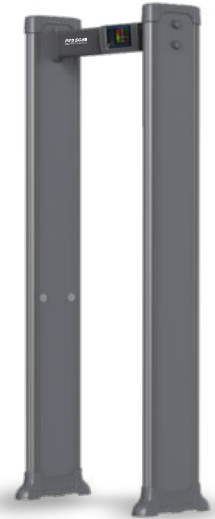

Optional Functions

- Networking Module
- Signal Extension Module
- Four Traffic Lights
- Four LED Lights Bars
- Battery Management System

The new PROSCAN detector range by Roteck South Africa. Choose from 1-93 zones!
389 different models, and counting...