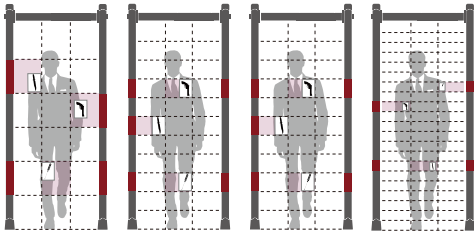

Standard Configuration ★ Global Market Popularity

18 zones

B**117.22.03.0034

33 zones

B**117.22.03.0035

33 PRO zones

B**117.22.03.0038

63 zones

B**117.22.03.0039

Standard function Optional Functions

- Two LED LightsBars
- Volume/Tone Adjustable
- Scenario Optional
- Password Protection
- Security Level Adjustable
- Touch Screen Lcd
- Sensitivity Level Of Each Detection Zone
- Multi-point Power-on Interface

- Networking Module
- Signal Extension Module
- Four Traffic Lights
- Four LED Lights Bars
- Battery Management System