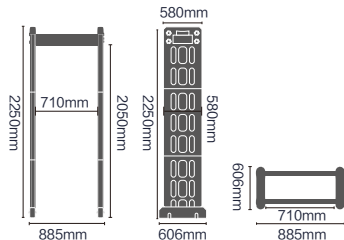

Standard function

- Two LED Lights Bars
- Volume/Tone Adjustable
- Scenario Optional
- Password Protection
- Security Level Adjustable
- LDE Display
- Sensitivity Level Of Each Detection Zone
- Tinch Touch Screen Display