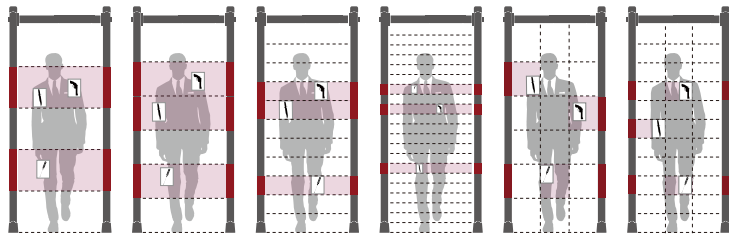

Standard Configuration

★ Global Market Popularity

5 zones

★★★

B**117.22.02.0014

6 zones

★★

B**117.22.02.0015

11 zones

★★★★★

B**117.22.02.0016

21 zones

★★★★

B**117.22.02.0017

18 zones

★★★

B**117.22.02.0024

33 zones

★★★★★

B**117.22.02.0022

Standard function

- Two LED Lights Bars
- Volume/Tone Adjustable
- Scenario Optional
- Password Protection
- Security Level Adjustable
- LDE Display
- Sensitivity Level Of Each Detection Zone
- Multi-point Power-on Interface

Optional Functions

- Networking Module
- Signal Extension Module
- Four Traffic Lights
- Four LED Lights Bars
- Battery Management System