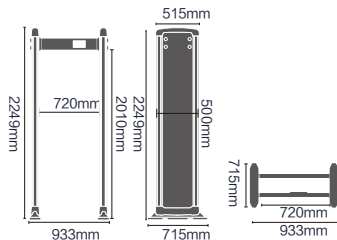

500 WA

Water Proof Cross-beam Digital Control Box

Standard Configuration

★ Global Market Popularity

6 zones ★ B**117.22.04.0004	11 zones ★★★ B**117.22.04.0005	21 zones ★★★★★ B**117.22.04.0006	18 zones ★★ B**117.22.04.0008	33 zones ★★★★★ B**117.22.04.0010	33 PRO zones ★★★★★ B**117.22.04.0033	48 zones ★ B**117.22.04.0035	63 zones ★★★★★ B**117.22.04.0034	93 zones ★ B**117.22.04.0036

Standard function

- Two LED Lights Bars
- Volume/Tone Adjustable
- Scenario Optional
- Password Protection
- Security Level Adjustable
- LDE Display
- Sensitivity Level Of Each Detection Zone
- Multi-point Power-on Interface

Optional Functions

- Networking Module
- Signal Extension Module
- Four Traffic Lights
- Four LED Lights Bars
- Battery Management System

The new PROSCAN detector range by Roteck South Africa. Choose from 1-93 zones!
389 different models, and counting...

- External Dimensions: 2249x933x715mm
- Passage Dimensions: 2010x720x715mm
- Packaging Dimensions: L2330XW560XH785mm
- Net Weight: 47kg Gross Weight: 55kg
- Volume: 1.1 m³
- Input: AC100V-240V/50HZ-60HZ

Detection with a difference...
ROTECK