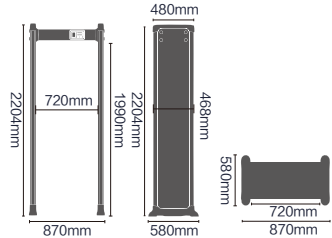

468

MA

Main Frame Digital Control Box

Standard Configuration ★ Global Market Popularity

6 zones

B**117.21.03.0008

11 zones

B**117.21.03.0009

21 zones

B**117.21.03.0010

18 zones

B**117.21.03.0037

33 zones

B**117.21.03.0038

33 PRO zones

B**117.21.03.0039

63 zones

B**117.21.03.0040

Standard function Optional Functions

- Two LED Lights Bars
- Volume/Tone Adjustable
- Scenario Optional
- Password Protection
- Security Level Adjustable
- LDE Display
- Sensitivity Level Of Each Detection Zone
- Multi-point Power-on Interface

- Networking Module
- Signal Extension Module
- Four Traffic Lights
- Four LED Lights Bars
- Battery Management System

- External Dimensions: 2204x870x580mm
- Passage Dimensions: 1990x720x580mm
- Packaging Dimensions: L2290xW820xH210mm
- Net Weight: 45kg Gross Weight: 53kg
- Volume: 0.4m³
- Input: AC100V-240V/50HZ-60HZ

The new PROSCAN detector range by Roteck South Africa. Choose from 1-93 zones!

389 different models, and counting...