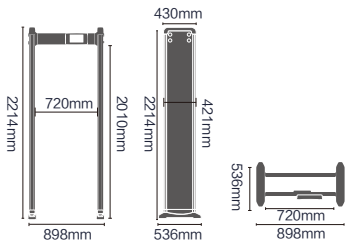

- External Dimensions: 2214x898x536mm
- Passage Dimensions: 2011x720x536mm
- Packaging Dimensions: L2290xW745xH190mm
- Net Weight: 41kg Gross Weight: 47kg
- Volume: 0.33 m³
- Input: AC100V-240V/50HZ-60HZ