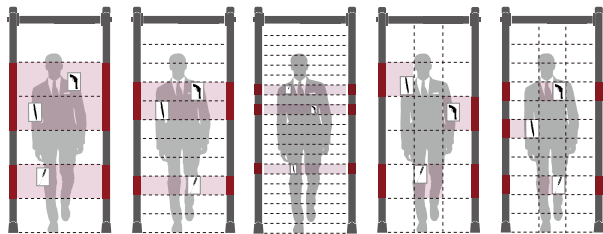

The new PROSCAN detector range by Roteck South Africa. Choose from 1-93 zones!
389 different models, and counting...

518 SWA

Water Proof Side Panel Digital Control Box

Standard Configuration

★ Global Market Popularity