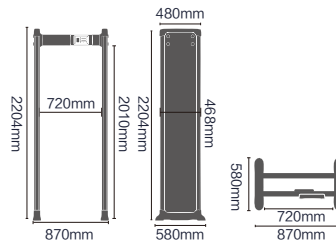

Optional Functions

- Networking Module
- Signal Extension Module
- Four Traffic Lights
- Four LED Lights Bars
- Battery Management System

- External Dimensions: 2204x870x580mm
- Passage Dimensions: 2010x720x580mm
- Packaging Dimensions: L2290xW745xH190mm
- Net Weight: 42kg Gross Weight: 48kg
- Volume: 0.33 m³
- Input: AC100V-240V/50HZ-60HZ