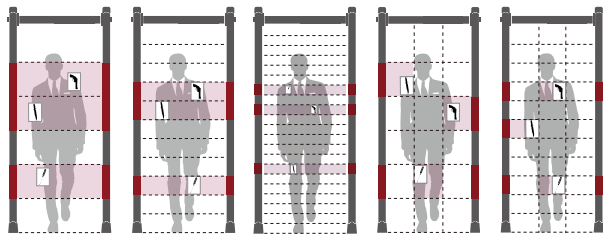

The new PROSCAN detector range by Roteck South Africa. Choose from 1-93 zones!
389 different models, and counting...

668 SWA

Water Proof Side Panel Digital Control Box

Standard Configuration

★ Global Market Popularity