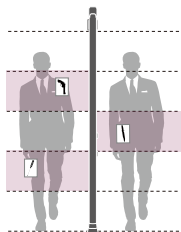

Standard Configuration

★ Global Market Popularity

5 zones

B++117.24.01.0009