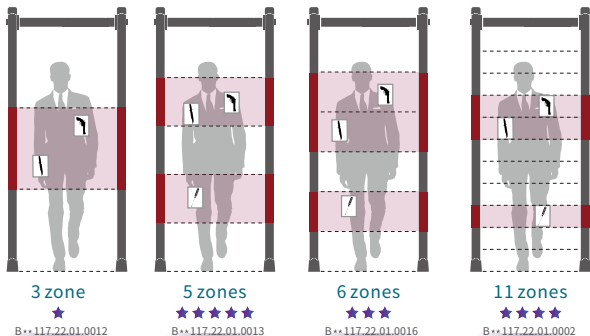

Detection with a difference...
ROTECK

270 CA

Cross-beam Digital Control Box

Standard Configuration

★ Global Market Popularity

- External Dimensions: 2165x828x349mm
- Passage Dimensions: 1980x720x349mm
- Packaging Dimensions: L2245xW535xH170mm
- Net Weight: 24kg Gross Weight: 29kg
- Volume: 0.18 m³
- Input: AC100V-240V/50HZ-60HZ