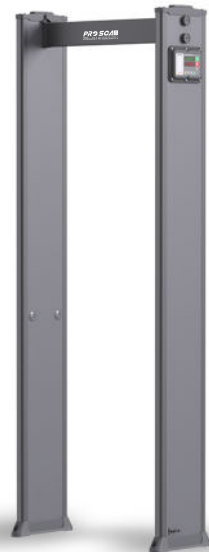

Optional Functions

- Four LED Lights Bars
- Signal Extension Module
- Four Traffic Lights
- Networking Module

The new PROSCAN detector range by Roteck South Africa. Choose from 1-93 zones!
389 different models, and counting...