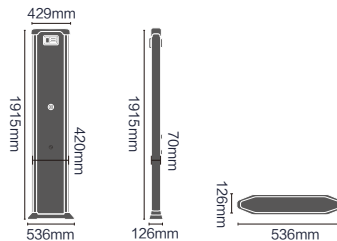

★★★★★

B++117.24.01.0008

- ① External Dimensions: 1915x536x126mm
- ② Passage Dimensions: <500mm
- ③ Packaging Dimensions: L1970xW610xH165mm
- ④ Net Weight: 18kg Gross Weight: 23kg
- ⑤ Volume: 0,2m³
- ⑥ Input: AC100V-240V/50HZ-60HZ