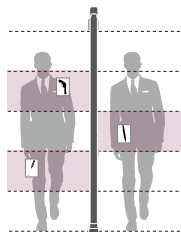

Standard Configuration

★ Global Market Popularity

5 zones

★★★★

B**117.24.01.0001