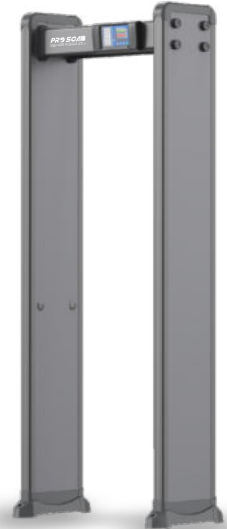

330

CA

Cross-beam Digital Control Box

Standard Configuration

★ Global Market Popularity

5 zones

★★★

B**117.22.02.0010

6 zones

★★

B**117.22.02.0011

11 zones

★★★★★

B**117.22.02.0012

21 zones

★★★★

B**117.22.02.0013

18 zones

★★★

B**117.22.02.0023

33 zones

★★★★★

B**117.22.02.0001

Standard function

- Two LED Lights Bars
- Volume/Tone Adjustable
- Scenario Optional
- Password Protection
- Security Level Adjustable
- LDE Display
- Sensitivity Level Of Each Detection Zone
- Multi-point Power-on Interface

Optional Functions

- Networking Module
- Signal Extension Module
- Four Traffic Lights
- Four LED Lights Bars
- Battery Management System

External Dimensions: 2191x875x446mm

Passage Dimensions: 2007x720x446mm

Packaging Dimensions: L2290xW625xH190mm

Net Weight: 33kg Gross Weight: 39kg

Volume: 0.28 m³

Input: AC100V-240V/50HZ-60HZ

The new PROSCAN detector range by Roteck South Africa. Choose from 1-93 zones!
389 different models, and counting...