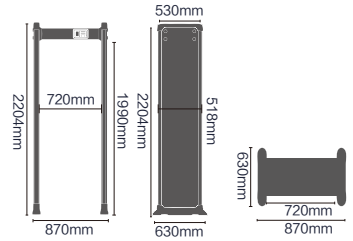

518

MA

Main Frame Digital Control Box

Standard Configuration ★ Global Market Popularity

6 zones ★	11 zones ★★★	21 zones ★★★	18 zones ★	33 zones ★★★	33 PRO zones ★★	48 zones ★★	63 zones ★★★	93 zones ★★★
B**117.21.04.0008	B**117.21.04.0009	B**117.21.04.0010	B**117.21.04.0041	B**117.21.04.0042	B**117.21.04.0046	B**117.21.04.0055	B**117.21.04.0034	B**117.21.04.0056

Standard function Optional Functions

- Two LED LightsBars - Password Protection - Sensitivity Level Of Each Detection Zone	- Volume/Tone Adjustable - Security Level Adjustable - LDE Display - Multi-point Power-on Interface	- Scenario Optional - Networking Module - Four Traffic Lights - Battery Management System	- Signal Extension Module - Four LED Lights Bars

The new PROSCAN detector range by Roteck South Africa. Choose from 1-93 zones!
389 different models, and counting...

- External Dimensions: 2204x870x630mm
- Passage Dimensions: 1990x720x630mm
- Packaging Dimensions: L2290xW870xH210mm
- Net Weight: 52kg Gross Weight: 60kg
- Volume: 0.42 m³
- Input: AC100V~240V/50HZ~60HZ