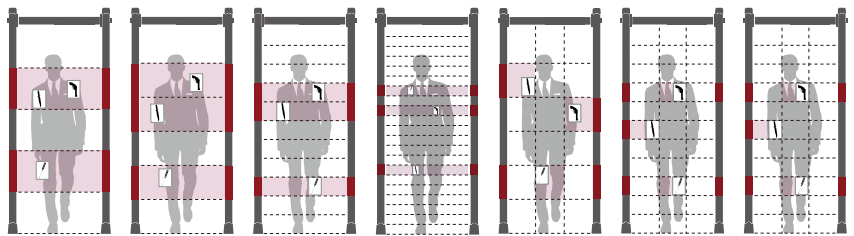

Standard Configuration ★ Global Market Popularity

5 zones

B**117.21.02.0015

6 zones

B**117.21.02.0016

11 zones

B**117.21.02.0017

21 zones

B**117.21.02.0018

18 zones

B**117.21.02.0044

33 zones

B**117.21.02.0045

33 PRO zones

B**117.21.02.0046

Standard function Optional Functions

- Two LED LightsBars
- Volume/Tone Adjustable
- Scenario Optional
- Password Protection
- Security Level Adjustable
- LDE Display
- Sensitivity Level Of Each Detection Zone
- Multi-point Power-on Interface

- Networking Module
- Signal Extension Module
- Four Traffic Lights
- Four LED Lights Bars
- Battery Management System