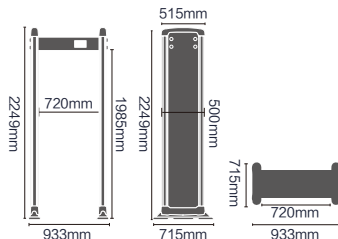

External Dimensions: 2249x933x715mm

Passage Dimensions: 1985x720x715mm

Packaging Dimensions: L2330XW560XH785mm

Net Weight: 48kg Gross Weight: 65kg

Volume: 1.1 m³

Input: AC100V-240V/50HZ-60HZ

500 PA

Side Panel Control Box