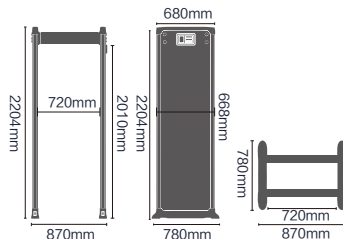

Optional Functions

- Networking Module
- Signal Extension Module
- Four Traffic Lights
- Four LED Lights Bars
- Battery Management System

External Dimensions: 2204x870x780mm

Passage Dimensions: 2013x720x780mm