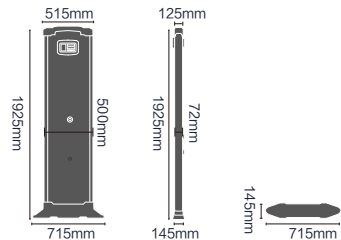

500 PA

Side Panel Control Box

Standard Configuration

★ Global Market Popularity

5 zones

★★★★

B**117.24.01.0010

9 zones

★★★★★

B**117.24.01.0010

Standard function

- Two LED Lights Bars
- Volume/Tone Adjustable
- Scenario Optional
- Password Protection
- Security Level Adjustable
- LDE Display
- Sensitivity Level Of Each Detection Zone
- Seperate Alarm Lights

Optional Functions

- Signal Extension Module
- Networking Module
- Battery Management System
- Program Upgrade

- External Dimensions: 1925x715x145mm
- Passage Dimensions: <500mm
- Packaging Dimensions: L2000xW775xH165mm
- Net Weight: 20kg Gross Weight: 25kg
- Volume: 0.26 m³
- Input: AC100V-240V/50HZ-60HZ

The new PROSCAN detector range by Roteck South Africa. Choose from 1-93 zones!
389 different models, and counting...