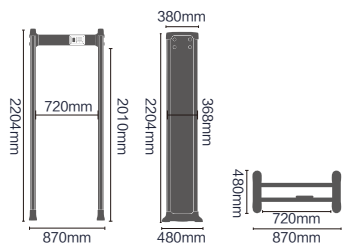

The new PROSCAN detector range by Roteck South Africa. Choose from 1-93 zones!
389 different models, and counting...

- External Dimensions: 2204x870x480mm
- Passage Dimensions: 2010x720x480mm
- Packaging Dimensions: L2290xW625xH190mm
- Net Weight: 34kg Gross Weight: 40kg
- Volume: 0.28 m³
- Input: AC100V-240V/50HZ-60HZ