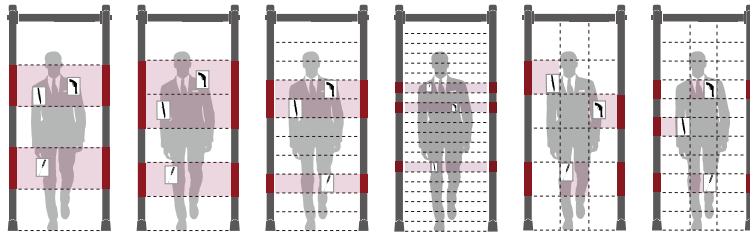

Standard Configuration

★ Global Market Popularity

5 zones

★★★★★

B**117.21.02.0025

6 zones

★★★

B**117.21.02.0026

11 zones

★★★★★

B**117.21.02.0027

21 zones

★

B**117.21.02.0035

18 zones

★

B**117.21.02.0028

33 zones

★

B**117.21.02.0029

Standard function

- Two LED Lights Bars
- Volume/Tone Adjustable
- Scenario Optional
- Password Protection
- Security Level Adjustable
- LDE Display
- Sensitivity Level Of Each Detection Zone
- Multi-point Power-on Interface

Optional Functions

- Networking Module
- Signal Extension Module
- Four Traffic Lights
- Four LED Lights Bars
- Battery Management System