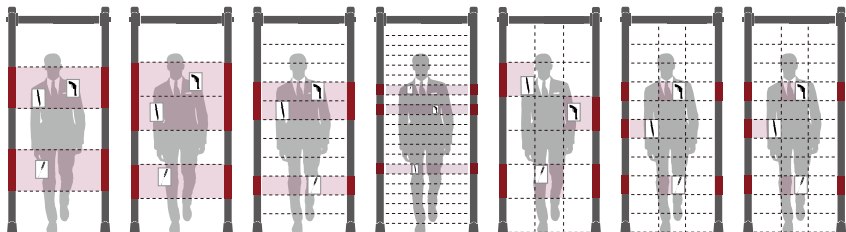

Standard Configuration

★ Global Market Popularity

5 zones

★★★★

B**117.21.02.0011

6 zones

★★

B**117.21.02.0012

11 zones

★★★★★

B**117.21.02.0013

21 zones

★★★★★

B**117.21.02.0014

18 zones

★★★

B**117.21.02.0001

33 zones

★★★★★

B**117.21.02.0002

33 PRO zones

★★★

B**117.21.02.0047

Standard function

- Two LED Lights Bars
- Volume/Tone Adjustable
- Scenario Optional
- Password Protection
- Security Level Adjustable
- LDE Display
- Sensitivity Level Of Each Detection Zone
- Multi-point Power-on Interface

Optional Functions

- Networking Module
- Signal Extension Module
- Four Traffic Lights
- Four LED Lights Bars
- Battery Management System