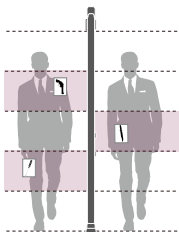

Standard Configuration

★ Global Market Popularity

5 zones

B**117.24.01.0006