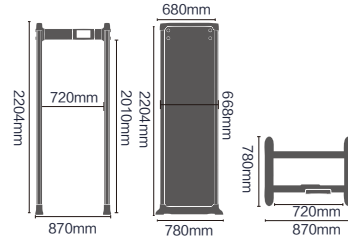

External Dimensions: 2204x870x780mm

Passage Dimensions: 2010x720x780mm

Packaging Dimensions: L2290xW935xH190mm

Net Weight: 55kg Gross Weight: 61kg

Volume: 0.41m³

Input: AC100V-240V/50HZ-60HZ