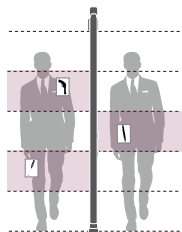

The new PROSCAN detector range by Roteck South Africa. Choose from 1-93 zones!
389 different models, and counting...

440 PA

Side Panel Control Box

Standard Configuration

★ Global Market Popularity

5 zones

★★★★