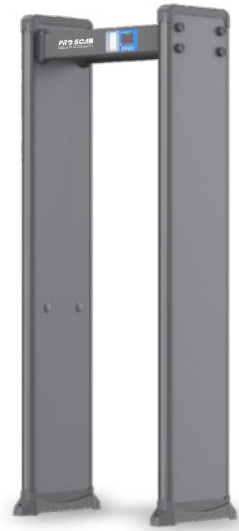

440 WA

Water Proof Cross-beam Digital Control Box

Standard Configuration ★ Global Market Popularity

Standard function Optional Functions

- Two LED Lights Bars - Volume/Tone Adjustable - Scenario Optional - Password Protection - Security Level Adjustable - LDE Display - Sensitivity Level Of Each Detection Zone - Multi-point Power-on Interface	- Networking Module - Signal Extension Module - Four Traffic Lights - Four LED Lights Bars - Battery Management System

- External Dimensions: 2214x898x536mm
- Passage Dimensions: 2011x720x536mm
- Packaging Dimensions: L2290xW745xH190mm
- Net Weight: 41kg Gross Weight: 47kg
- Volume: 0.33 m³
- Input: AC100V-240V/50HZ-60HZ

The new PROSCAN detector range by Roteck South Africa. Choose from 1-93 zones!
389 different models, and counting...