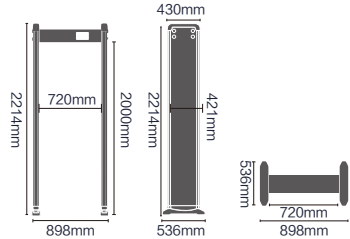

- Networking Module
- Signal Extension Module
- Four Traffic Lights
- Four LED Lights Bars
- Battery Management System

- External Dimensions: 2214x898x536mm
- Passage Dimensions: 1970x720x536mm
- Packaging Dimensions: L2290xW820xH205mm
- Net Weight: 42kg Gross Weight: 48kg
- Volume: 0.39 m³
- Input: AC100V-240V/50HZ-60HZ