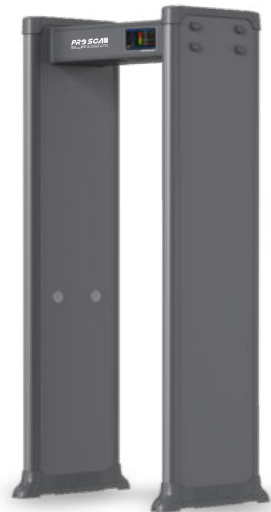

- External Dimensions: 2204x870x630mm
- Passage Dimensions: 1990x720x630mm
- Packaging Dimensions: L2290xW870xH210mm
- Net Weight: 52kg Gross Weight: 60kg
- Volume: 0.42 m³
- Input: AC100V-240V/50HZ-60HZ