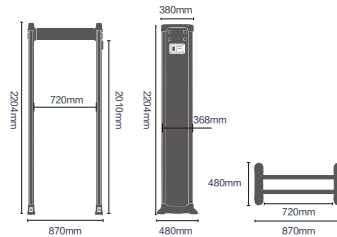

External Dimensions: 2204x870x480mm

Passage Dimensions: 2010x720x480mm

Packaging Dimensions: L2280xW580xH200mm

Net Weight: 34kg Gross Weight: 40kg

Volume: 0.27 m³

Input: AC100V-240V/50HZ-60HZ

Detection with a difference...
ROTECK