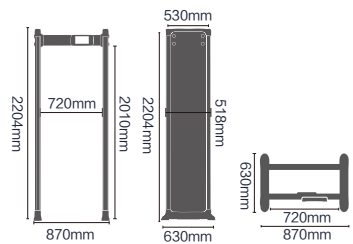

518 CD

Cross-beam Touch Screen Control Box

Standard Configuration ★ Global Market Popularity

6 zones ★★ B**117.21.04.0020	11 zones ★★★★ B**117.21.04.0021	21 zones ★★★★★ B**117.21.04.0022	18 zones ★★ B**117.21.04.0018	33 zones ★★★★★ B**117.21.04.0019	33 PRO zones ★★★★ B**117.21.04.0044	48 zones ★★★★★ B**117.21.04.0059	63 zones ★★★★★ B**117.21.04.0045	93 zones ★★★★★ B**117.21.04.0060

Standard function Optional Functions

- Two LED Lights Bars - Password Protection - Sensitivity Level Of Each Detection Zone	- Volume/Tone Adjustable - Security Level Adjustable - Multi-point Power-on Interface	- Scenario Optional - Touch Screen Lcd	- Networking Module - Four Traffic Lights - Battery Management System	- Signal Extension Module - Four LED Lights Bars

- External Dimensions: 2204x870x630mm
- Passage Dimensions: 2010x720x630mm
- Packaging Dimensions: L2290xW785xH190mm
- Net Weight: 45kg Gross Weight: 53kg
- Volume: 0.35m³
- Input: AC100V-240V/50HZ-60HZ

The new PROSCAN detector range by Roteck South Africa. Choose from 1-93 zones!
389 different models, and counting...