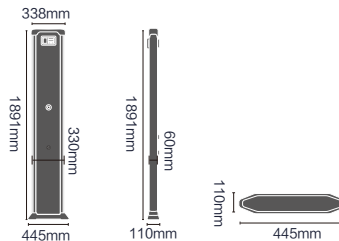

External Dimensions: 2191x875x446mm

Passage Dimensions: 1990x720x446mm

Packaging Dimensions: L2290xW715xH205mm

Net Weight: 34kg Gross Weight: 40kg

Volume: 0.34 m³

Input: AC100V-240V/50HZ-60HZ

Detection with a difference...
ROTECK

★★★★★

B**117.24.01.0001

- 1 External Dimensions: 1891x445x111mm
- 2 Passage Dimensions: <500mm
- 3 Packaging Dimensions: L1950xW450xH155mm
- 4 Net Weight: 16kg Gross Weight: 20kg
- 5 Volume: 0.15m³
- 6 Input: AC100V-240V/50HZ-60HZ