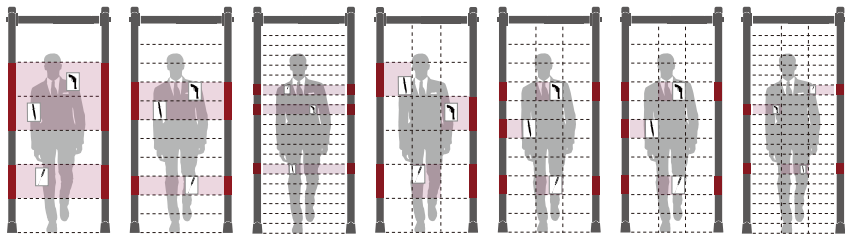

Standard Configuration ★ Global Market Popularity

- 6 zones
  ★★★★

  B**117.22.03.0004
- 11 zones
  ★★★★★

  B**117.22.03.0005
- 21 zones
  ★★★★★

  B**117.22.03.0006
- 18 zones
  ★★★★

  B**117.22.03.0013
- 33 zones
  ★★★★★

  B**117.22.03.0012
- 33 PRO zones
  ★★★★★

  B**117.22.03.0042
- 63 zones
  ★★★★★

  B**117.22.03.0043

Standard function Optional Functions

- Two LED Lights Bars - Volume/Tone Adjustable - Scenario Optional - Password Protection - Security Level Adjustable - LDE Display - Sensitivity Level Of Each Detection Zone - Multi-point Power-on Interface	- Networking Module - Signal Extension Module - Four Traffic Lights - Four LED Lights Bars - Battery Management System