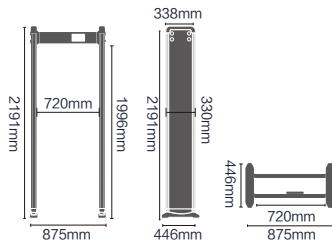

Optional Functions

- Networking Module
- Signal Extension Module
- Four Traffic Lights
- Four LED Lights Bars
- Battery Management System

External Dimensions: 2191x875x446mm

Passage Dimensions: 2007x720x446mm