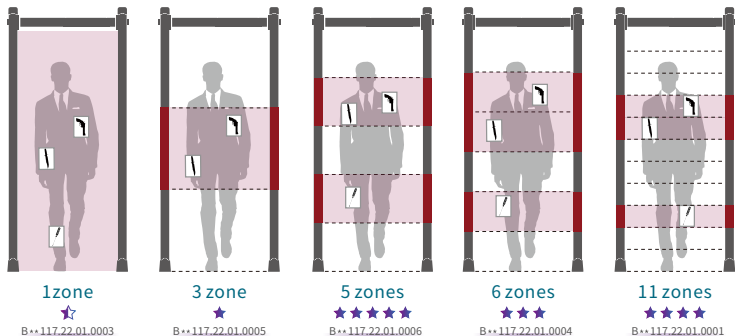

270 SA

Side Panel Digital Control Box

Standard Configuration

★ Global Market Popularity

- External Dimensions: 2165x828x349mm
- Passage Dimensions: 2017x720x349mm
- Packaging Dimensions: L2240xW465xH160mm
- Net Weight: 23kg Gross Weight: 29kg
- Volume: 0.17 m³
- Input: AC100V-240V/50HZ-60HZ