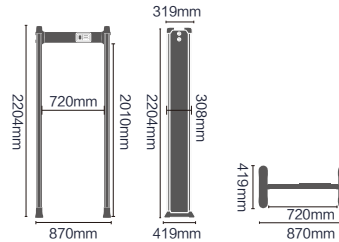

308

CA

Cross-beam Digital Control Box

Standard Configuration

★ Global Market Popularity

- External Dimensions: 2204x870x419mm
- Passage Dimensions: 2010x720x419mm
- Packaging Dimensions: L2290xW565xH190mm
- Net Weight: 31kg Gross Weight: 37kg
- Volume: 0.25 m³
- Input: AC100V-240V/50HZ-60HZ

308 WA

Water Proof Cross-beam Digital Control Box

Standard Configuration ★ Global Market Popularity

- External Dimensions: 2204x870x419mm
- Passage Dimensions: 2010x720x419mm
- Packaging Dimensions: L2290xW565xH190mm
- Net Weight: 31kg Gross Weight: 37kg
- Volume: 0.25 m³
- Input: AC100V-240V/50HZ-60HZ