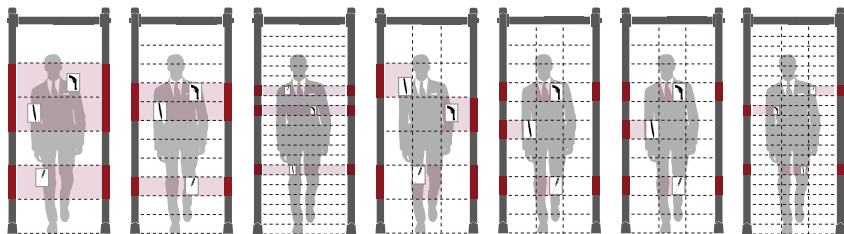

Standard Configuration

★ Global Market Popularity

6 zones

B**117.21.03.0018

11 zones

B**117.21.03.0019

21 zones

B**117.21.03.0020

18 zones

B**117.21.03.0016

33 zones

B**117.21.03.0017

33 PRO zones

B**117.21.03.0001

63 zones

B**117.21.03.0043

Standard function

- Two LED Lights Bars
- Volume/Tone Adjustable
- Scenario Optional
- Password Protection
- Security Level Adjustable
- Touch Screen Lcd
- Sensitivity Level Of Each Detection Zone
- Multi-point Power-on Interface

Optional Functions

- Networking Module
- Signal Extension Module
- Four Traffic Lights
- Four LED Lights Bars
- Battery Management System

The new PROSCAN detector range by Roteck South Africa. Choose from 1-93 zones!
389 different models, and counting...