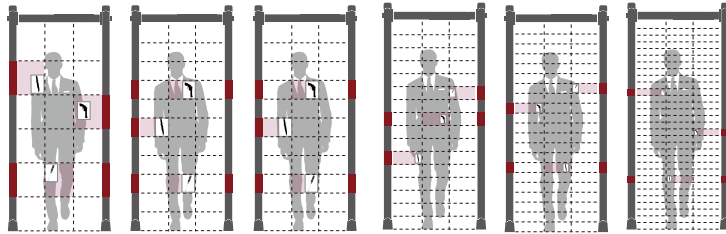

Detection with a difference...
ROTECK

500 CD

Cross-beam Touch Screen Control Box

Standard Configuration

★ Global Market Popularity

18 zones

B**117.22.04.0011

33 zones