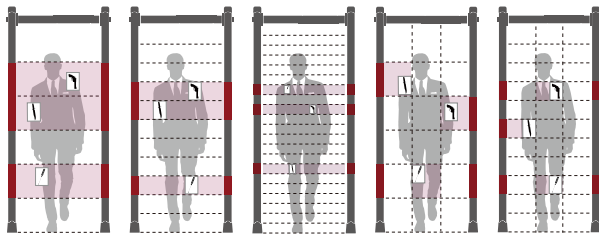

Standard Configuration ★ Global Market Popularity

6 zones

★★

B**117.22.03.0014

11 zones

★★★★★

B**117.22.03.0015

21 zones

★★★★★

B**117.22.03.0016

18 zones

★★★★

B**117.22.03.0020

33 zones

★★★★★

B**117.22.03.0021

Standard function Optional Functions

- Two LED Lights Bars
- Volume/Tone Adjustable
- Scenario Optional
- Password Protection
- Security Level Adjustable
- LDE Display
- Sensitivity Level Of Each Detection Zone
- Multi-point Power-on Interface

- Networking Module
- Signal Extension Module
- Four Traffic Lights
- Four LED Lights Bars
- Battery Management System