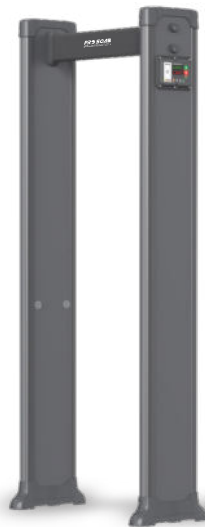

308 SWA

Water Proof Side Panel Digital Control Box

Standard Configuration

★ Global Market Popularity

External Dimensions: 2204x870x419mm

Passage Dimensions: 2013x720x419mm

Packaging Dimensions: L2290xW520xH200mm

Net Weight: 31kg Gross Weight: 37kg

Volume: 0.24 m³

Input: AC100V-240V/50HZ-60HZ

Standard function

- Two LED Lights Bars
- Volume/Tone Adjustable
- Scenario Optional
- Password Protection
- Security Level Adjustable
- LED LDE Display
- Sensitivity Level Of Each Detection Zone
- Multi-point Power-on Interface

Optional Functions

- Networking Module
- Signal Extension Module
- Four Traffic Lights
- Four LED Lights Bars
- Battery Management System

The new PROSCAN detector range by Roteck South Africa. Choose from 1-93 zones!
389 different models, and counting...