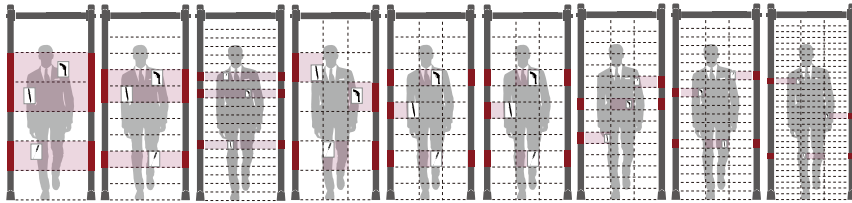

The new PROSCAN detector range by Roteck South Africa. Choose from 1-93 zones!
389 different models, and counting...

500 CA

Cross-beam Digital Control Box

Standard Configuration

★ Global Market Popularity