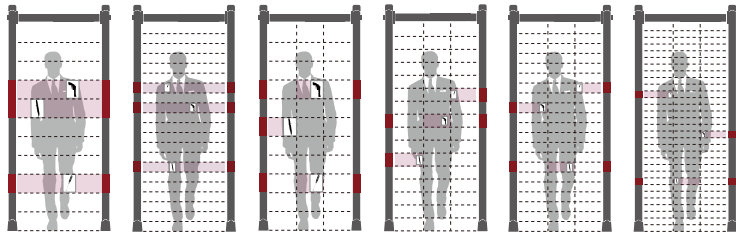

The new PROSCAN detector range by Roteck South Africa. Choose from 1-93 zones!

389 different models, and counting...

668

MD

Main Frame Touch Screen Control Box

Standard Configuration ★ Global Market Popularity