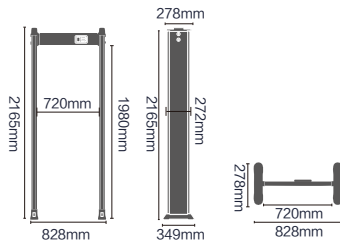

270 SWA

Water Proof Side Panel Digita

Standard Configuration

★ Global Market Popularity

- External Dimensions: 2165x828x349mm
- Passage Dimensions: 2017x720x349mm
- Packaging Dimensions: L2240xW465xH160mm
- Net Weight: 23kg Gross Weight: 29kg
- Volume: 0.17 m³
- Input: AC100V-240V/50HZ-60HZ

Detection with a difference...
ROTECK

270 CA

Cross-beam Digital Control Box

Standard Configuration

★ Global Market Popularity

- External Dimensions: 2165x828x349mm
- Passage Dimensions: 1980x720x349mm
- Packaging Dimensions: L2245xW535xH170mm
- Net Weight: 24kg Gross Weight: 29kg
- Volume: 0.18 m³
- Input: AC100V-240V/50HZ-60HZ

270 WA

Water Proof Cross-beam Digital Control Box

Standard Configuration

★ Global Market Popularity

- External Dimensions: 2165x828x349mm
- Passage Dimensions: 1980x720x349mm
- Packaging Dimensions: L2245xW535xH170mm
- Net Weight: 24kg Gross Weight: 29kg
- Volume: 0.18 m³
- Input: AC100V-240V/50HZ-60HZ