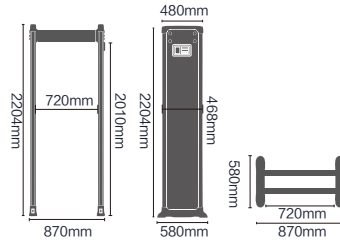

Optional Functions

- Networking Module
- Signal Extension Module
- Four Traffic Lights
- Four LED Lights Bars
- Battery Management System

- External Dimensions: 2204x870x580mm
- Passage Dimensions: 2013x720x580mm
- Packaging Dimensions: L2290xW680xH200mm
- Net Weight: 42kg Gross Weight: 48kg
- Volume: 0.32 m³
- Input: AC100V-240V/50HZ-60HZ

- External Dimensions: 2204x870x580mm
- Passage Dimensions: 2013x720x580mm
- Packaging Dimensions: L2290xW680xH200mm
- Net Weight: 42kg Gross Weight: 48kg
- Volume: 0.32m³
- Input: AC100V-240V/50HZ-60HZ