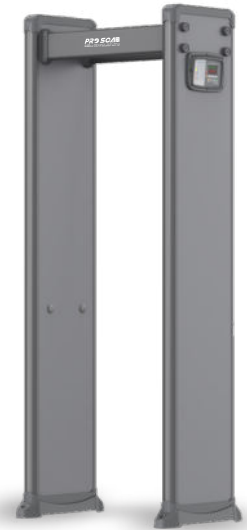

- External Dimensions: 2214x898x536mm
- Passage Dimensions: 2035x720x536mm
- Packaging Dimensions: L2290xW680xH200mm
- Net Weight: 40kg Gross Weight: 46kg
- Volume: 0.32 m³
- Input: AC100V-240V/50HZ-60HZ