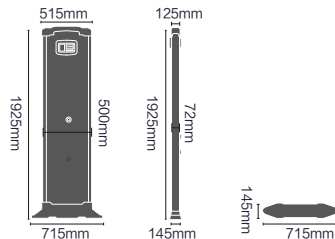

- External Dimensions: 1925x715x145mm
- Passage Dimensions: <500mm
- Packaging Dimensions: L2000xW775xH165mm
- Net Weight: 20kg Gross Weight: 25kg
- Volume: 0.26 m³
- Input: AC100V-240V/50HZ-60HZ

500 PD