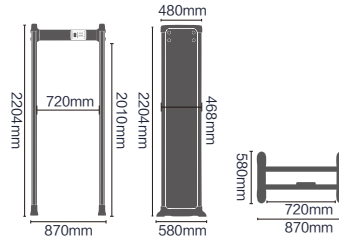

External Dimensions: 2204x870x580mm

Passage Dimensions: 2010x720x580mm

Packaging Dimensions: L2290xW745xH190mm

Net Weight: 42kg Gross Weight: 48kg

Volume: 0.33 m³

Input: AC100V-240V/50HZ-60HZ

468

CD