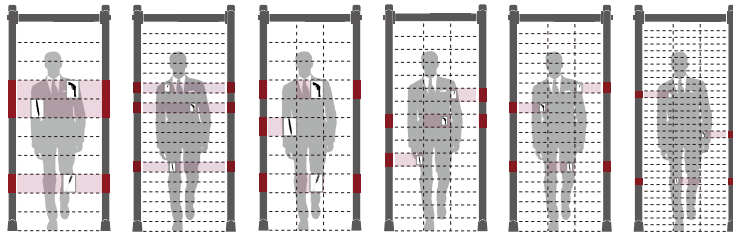

Standard Configuration ★ Global Market Popularity

11 zones

B**117.21.05.0022

21 zones

B**117.21.05.0023

33 PRO zones

B**117.21.05.0032

48 zones

B**117.21.05.0037

63 zones

B**117.21.05.0033

93 zones

B**117.21.05.0038