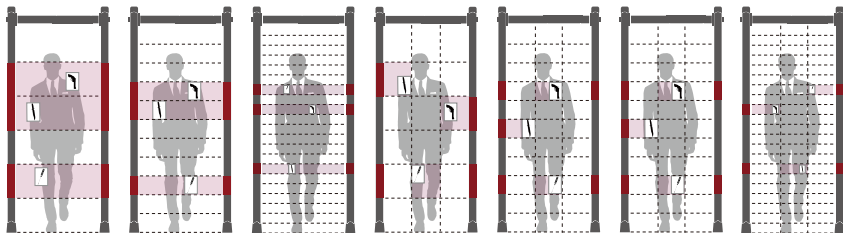

The new PROSCAN detector range by Roteck South Africa. Choose from 1-93 zones!

389 different models, and counting...

468

MD

Main Frame Touch Screen Control Box

Standard Configuration ★ Global Market Popularity