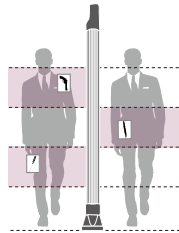

Standard Configuration

★ Global Market Popularity

5 zones

★★★

B--117.23.02.0001