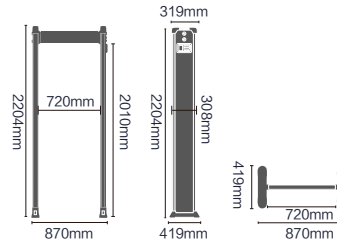

270 SWA

Water Proof Side Panel Digita

Standard Configuration

★ Global Market Popularity

- External Dimensions: 2165x828x349mm
- Passage Dimensions: 2017x720x349mm
- Packaging Dimensions: L2240xW465xH160mm
- Net Weight: 23kg Gross Weight: 29kg
- Volume: 0.17 m³
- Input: AC100V-240V/50HZ-60HZ

5 zones

★★★

B--117.23.02.0001

9 zones

★★★★★

B--117.23.02.0001

- External Dimensions: 1950x500x200mm
- Passage Dimensions: 1702x500mm <300mm
- Packaging Dimensions: L2200xW590xH240mm
- Net Weight: 27kg Gross Weight: 33kg
- Volume: 0.32m³
- Input: AC100V~240V/50HZ~60HZ

9 zones

★★★★★

B••117.23.02.0002

1 External Dimensions: 1950x500x200mm

+ Passage Dimensions: 1702x500mm <300mm

📦 Packaging Dimensions: L2200xW590xH240mm

🔒 Net Weight: 27kg Gross Weight: 33kg

📦 Volume: 0.32m³

308 SA

Side Panel Digital Control Box

Standard Configuration

★ Global Market Popularity

- ▣ External Dimensions: 2204x870x419mm
- ▣ Passage Dimensions: 2013x720x419mm
- ▣ Packaging Dimensions: L2290xW520xH200mm
- ▣ Net Weight: 31kg Gross Weight: 36kg
- ▣ Volume: 0.24 m³
- ▣ Input: AC100V-240V/50HZ-60HZ