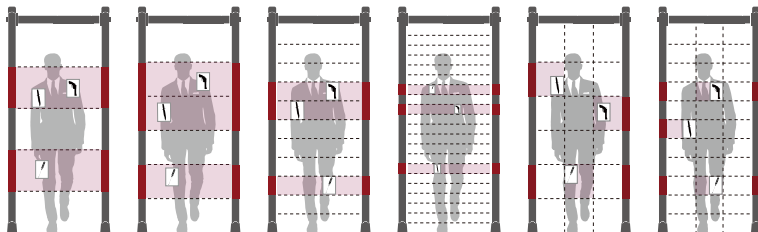

The new PROSCAN detector range by Roteck South Africa. Choose from 1-93 zones!
 389 different models, and counting...

330 SA

Side Panel Digital Control Box

Standard Configuration

★ Global Market Popularity