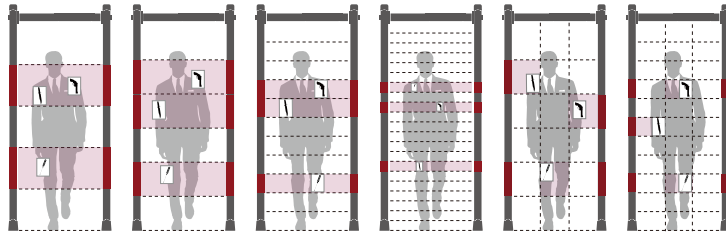

Detection with a difference...
ROTECK

330 CD

Cross-beam Touch Screen Control Box

Standard Configuration

★ Global Market Popularity

5 zones

★★★

B**117.22.02.0026