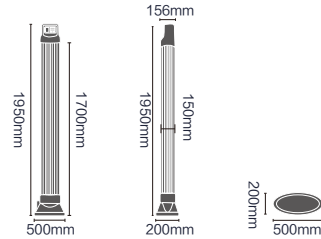

270 SWA

Water Proof Side Panel Digita

Standard Configuration

★ Global Market Popularity

- External Dimensions: 2165x828x349mm
- Passage Dimensions: 2017x720x349mm
- Packaging Dimensions: L2240xW465xH160mm
- Net Weight: 23kg Gross Weight: 29kg
- Volume: 0.17 m³
- Input: AC100V-240V/50HZ-60HZ

Optional Functions

- Signal Extension Module
- Networking Module
- Battery Management System
- Program Upgrade

- External Dimensions: 2308x1110x500mm
- Passage Dimensions: 2050x720x500mm
- Packaging Dimensions: L2400xW545xH615mm
- Net Weight: 48kg Gross Weight: 65kg
- Volume: 0.85m³
- Input: AC100V-240V/50HZ-60HZ

5 zones

★★★

B--117.23.02.0001

9 zones

★★★★★

B--117.23.02.0001

- External Dimensions: 1950x500x200mm
- Passage Dimensions: 1702x500mm <300mm
- Packaging Dimensions: L2200xW590xH240mm
- Net Weight: 27kg Gross Weight: 33kg
- Volume: 0.32m³
- Input: AC100V~240V/50HZ~60HZ