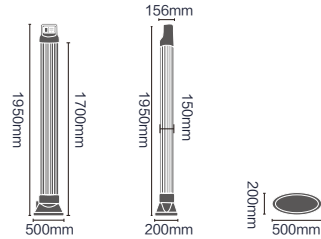

270 SWA

Water Proof Side Panel Digita

Standard Configuration

★ Global Market Popularity

- External Dimensions: 2165x828x349mm
- Passage Dimensions: 2017x720x349mm
- Packaging Dimensions: L2240xW465xH160mm
- Net Weight: 23kg Gross Weight: 29kg
- Volume: 0.17 m³
- Input: AC100V-240V/50HZ-60HZ

Detection with a difference...
ROTECK

285 PD

Cross-beam Waterproof Control Box

Standard Configuration

★ Global Market Popularity

5 zones

★★★

B••117.23.02.0002

9 zones

★★★★★

B••117.23.02.0002

1 External Dimensions: 1950x500x200mm

+ Passage Dimensions: 1702x500mm <300mm

📦 Packaging Dimensions: L2200xW590xH240mm

🔒 Net Weight: 27kg Gross Weight: 33kg

📦 Volume: 0.32m³