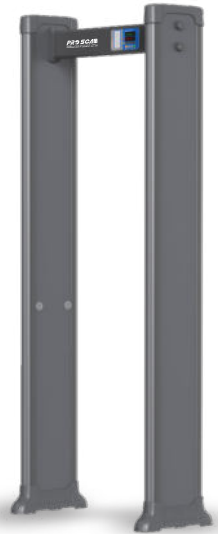

308 WA

Water Proof Cross-beam Digital Control Box

Standard Configuration ★ Global Market Popularity

- External Dimensions: 2204x870x419mm
- Passage Dimensions: 2010x720x419mm
- Packaging Dimensions: L2290xW565xH190mm
- Net Weight: 31kg Gross Weight: 37kg
- Volume: 0.25 m³
- Input: AC100V-240V/50HZ-60HZ