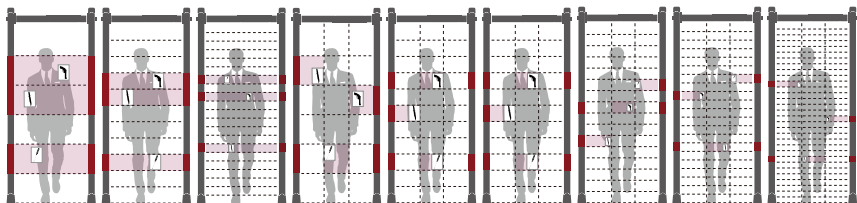

The new PROSCAN detector range by Roteck South Africa. Choose from 1-93 zones!

389 different models, and counting...

518

WA

Water Proof Cross-beam Digital Control Box

Standard Configuration

★ Global Market Popularity