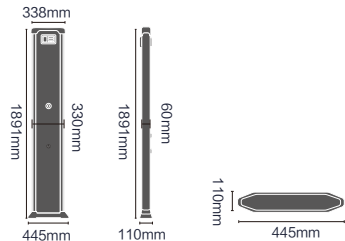

- External Dimensions: 1891x445x111mm
- Passage Dimensions: <500mm
- Packaging Dimensions: L1950xW450xH155mm
- Net Weight: 16kg Gross Weight: 20kg
- Volume: 0.15 m³
- Input: AC100V-240V/50HZ-60HZ

IP65

368