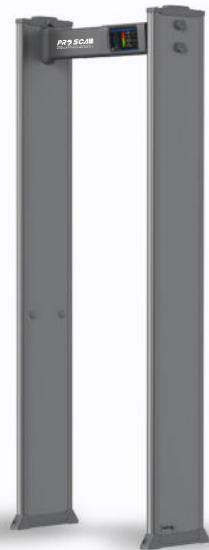

270 CD

Cross-beam Touch Screen Control Box

Standard Configuration

★ Global Market Popularity

- ▣ External Dimensions: 2165x828x349mm
- ▣ Passage Dimensions: 1980x720x349mm
- ▣ Packaging Dimensions: L2245xW535xH170mm
- ▣ Net Weight: 24kg Gross Weight: 29kg
- ▣ Volume: 0.18 m³
- ▣ Input: AC100V-240V/50HZ-60HZ