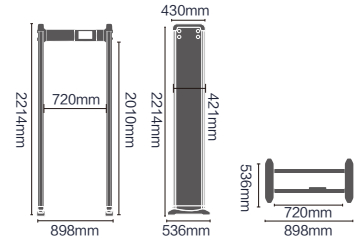

- External Dimensions: 2214x898x536mm
- Passage Dimensions: 2011x720x536mm
- Packaging Dimensions: L2290xW745xH190mm
- Net Weight: 41kg Gross Weight: 47kg
- Volume: 0.33 m³
- Input: AC100V-240V/50HZ-60HZ