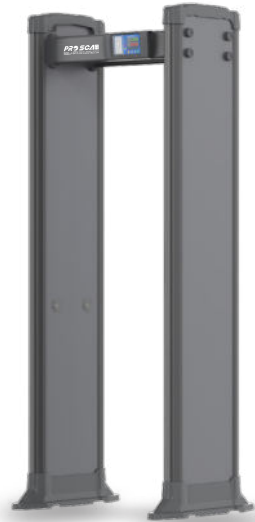

500 CA

Cross-beam Digital Control Box

Standard Configuration

★ Global Market Popularity

6 zones ★ B**117.22.04.0001	11 zones ★★★ B**117.22.04.0002	21 zones ★★★★★ B**117.22.04.0003	18 zones ★★ B**117.22.04.0007	33 zones ★★★★★ B**117.22.04.0009	33 PRO zones ★★★★★ B**117.22.04.0023	48 zones ★ B**117.22.04.0025	63 zones ★★★★★ B**117.22.04.0024	93 zones ★ B**117.22.04.0026

Standard function

- Two LED Lights Bars
- Volume/Tone Adjustable
- Scenario Optional
- Password Protection
- Security Level Adjustable
- LDE Display
- Sensitivity Level Of Each Detection Zone
- Multi-point Power-on Interface

Optional Functions

- Networking Module
- Signal Extension Module
- Four Traffic Lights
- Four LED Lights Bars
- Battery Management System

The new PROSCAN detector range by Roteck South Africa. Choose from 1-93 zones!
389 different models, and counting...

- External Dimensions: 2249x933x715mm
- Passage Dimensions: 2010x720x715mm
- Packaging Dimensions: L2330XW560XH785mm
- Net Weight: 47kg Gross Weight: 55kg
- Volume: 1.1 m³
- Input: AC100V-240V/50HZ-60HZ