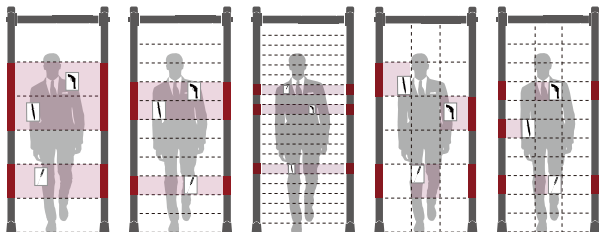

The new PROSCAN detector range by Roteck South Africa. Choose from 1-93 zones! 389 different models, and counting...

440

SWA

Water Proof Side Panel Digital Control Box

Standard Configuration

★ Global Market Popularity