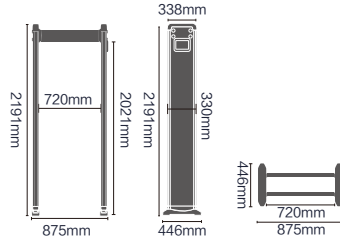

- External Dimensions: 2191x875x446mm
- Passage Dimensions: 2021x720x446mm
- Packaging Dimensions: L2280xW580xH200mm
- Net Weight: 31kg Gross Weight: 36kg
- Volume: 0.27 m³
- Input: AC100V-240V/50HZ-60HZ