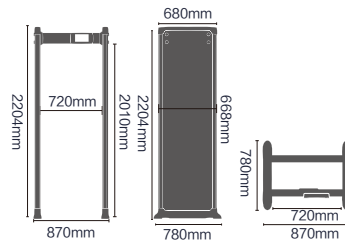

Optional Functions

- Networking Module
- Signal Extension Module
- Four Traffic Lights
- Four LED Lights Bars
- Battery Management System

External Dimensions: 2204x870x780mm

Passage Dimensions: 2010x720x780mm