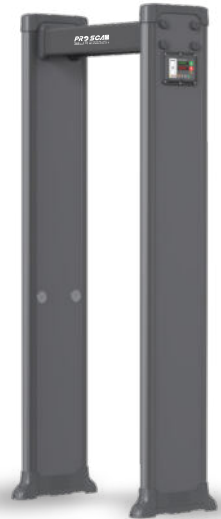

368

SA

Side Panel Digital Control Box

Standard Configuration

★ Global Market Popularity

5 zones

★★★★★

B**117.21.02.0025

6 zones

★★★

B**117.21.02.0026

11 zones

★★★★★

B**117.21.02.0027

21 zones

★

B**117.21.02.0035

18 zones

★

B**117.21.02.0028

33 zones

★

B**117.21.02.0029

Standard function

- Two LED Lights Bars
- Volume/Tone Adjustable
- Scenario Optional
- Password Protection
- Security Level Adjustable
- LDE Display
- Sensitivity Level Of Each Detection Zone
- Multi-point Power-on Interface

Optional Functions

- Networking Module
- Signal Extension Module
- Four Traffic Lights
- Four LED Lights Bars
- Battery Management System

External Dimensions: 2204x870x480mm

Passage Dimensions: 2010x720x480mm

Packaging Dimensions: L2280xW580xH200mm

Net Weight: 34kg Gross Weight: 40kg

Volume: 0.27 m³

Input: AC100V-240V/50HZ-60HZ

The new PROSCAN detector range by Roteck South Africa. Choose from 1-93 zones!
389 different models, and counting...