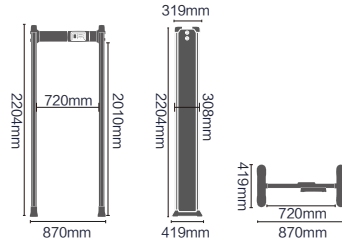

308

CA

Cross-beam Digital Control Box

Standard Configuration

★ Global Market Popularity

- External Dimensions: 2204x870x419mm
- Passage Dimensions: 2010x720x419mm
- Packaging Dimensions: L2290xW565xH190mm
- Net Weight: 31kg Gross Weight: 37kg
- Volume: 0.25 m³
- Input: AC100V-240V/50HZ-60HZ