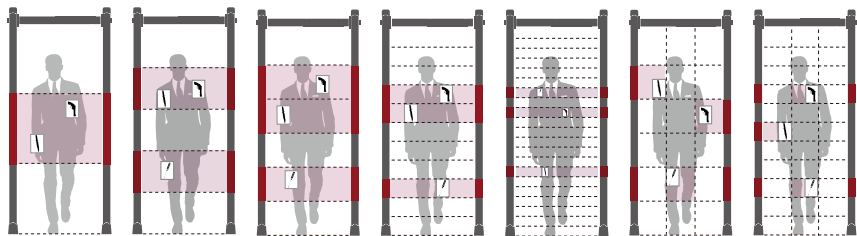

Standard Configuration

★ Global Market Popularity

3 zones

B**117.23.01.0005

5 zones

B**117.23.01.0006

6 zones

B**117.23.01.0007

11 zones

B**117.23.01.0002

21 zones

B**117.23.01.0008

18 zones

B**117.23.01.0015

33 zones

B**117.23.01.0016

Standard function

- Two LED Lights Bars
- Volume/Tone Adjustable
- Scenario Optional
- Password Protection
- Security Level Adjustable
- LED LDE Display
- Sensitivity Level Of Each Detection Zone
- Seperate Alarm Lights

Optional Functions

- Signal Extension Module
- Networking Module
- Battery Management System
- Program Upgrade