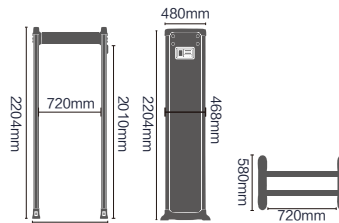

Optional Functions

- Networking Module
- Signal Extension Module
- Four Traffic Lights
- Four LED Lights Bars
- Battery Management System

- External Dimensions: 2204x870x580mm
- Passage Dimensions: 2013x720x580mm
- Packaging Dimensions: L2290xW680xH200mm
- Net Weight: 42kg Gross Weight: 48kg
- Volume: 0.32 m³
- Input: AC100V-240V/50HZ-60HZ