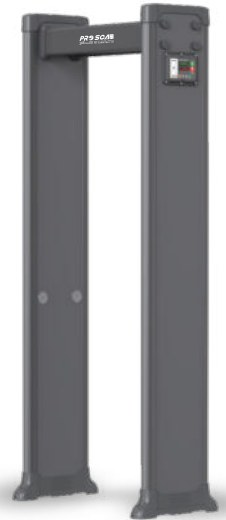

External Dimensions: 2204x870x480mm

Passage Dimensions: 2010x720x480mm

Packaging Dimensions: L2280xW580xH200mm

Net Weight: 34kg Gross Weight: 40kg

Volume: 0.27 m³

Input: AC100V-240V/50HZ-60HZ

Detection with a difference...
ROTECK