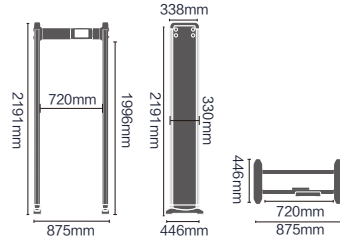

Optional Functions

- Networking Module
- Signal Extension Module
- Four Traffic Lights
- Four LED Lights Bars
- Battery Management System

External Dimensions: 2191x875x446mm

Passage Dimensions: 2007x720x446mm