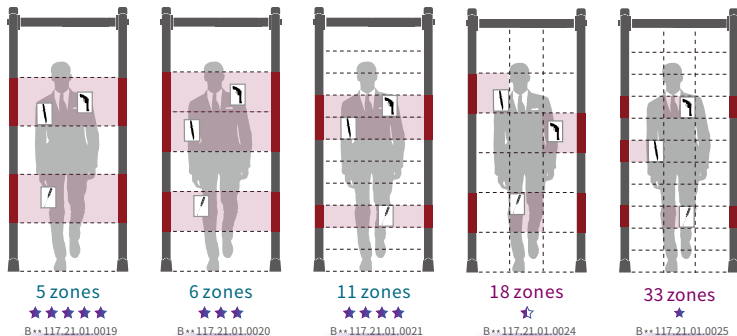

Standard Configuration

★ Global Market Popularity

External Dimensions: 2204x870x419mm

Passage Dimensions: 2013x720x419mm

Packaging Dimensions: L2290xW520xH200mm

Net Weight: 31kg Gross Weight: 37kg

Volume: 0.24 m³

Input: AC100V-240V/50HZ-60HZ