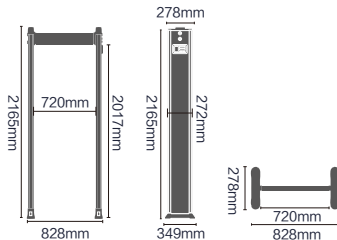

270 SA

Side Panel Digital Control Box

Standard Configuration

★ Global Market Popularity

- External Dimensions: 2165x828x349mm
- Passage Dimensions: 2017x720x349mm
- Packaging Dimensions: L2240xW465xH160mm
- Net Weight: 23kg Gross Weight: 29kg
- Volume: 0.17 m³
- Input: AC100V-240V/50HZ-60HZ

270 SWA

Water Proof Side Panel Digita

Standard Configuration

★ Global Market Popularity

- External Dimensions: 2165x828x349mm
- Passage Dimensions: 2017x720x349mm
- Packaging Dimensions: L2240xW465xH160mm
- Net Weight: 23kg Gross Weight: 29kg
- Volume: 0.17 m³
- Input: AC100V-240V/50HZ-60HZ