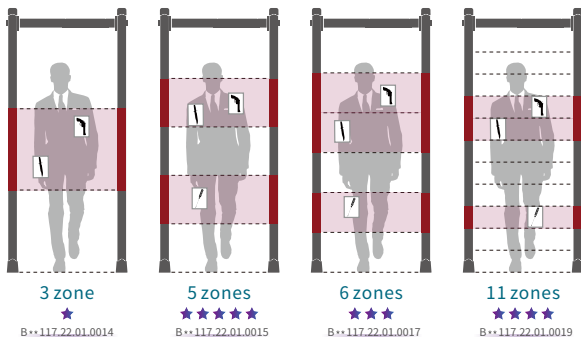

270 WA

Water Proof Cross-beam Digital Control Box

Standard Configuration

★ Global Market Popularity

- External Dimensions: 2165x828x349mm
- Passage Dimensions: 1980x720x349mm
- Packaging Dimensions: L2245xW535xH170mm
- Net Weight: 24kg Gross Weight: 29kg
- Volume: 0.18 m³
- Input: AC100V-240V/50HZ-60HZ