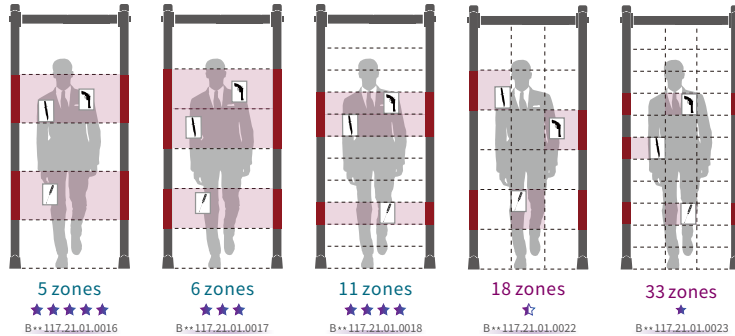

Standard Configuration

★ Global Market Popularity