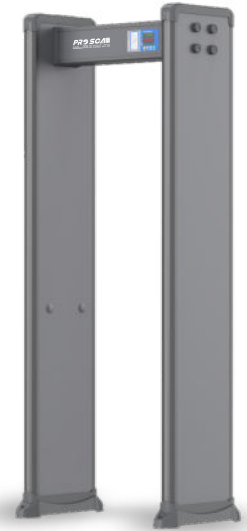

External Dimensions: 2214x898x536mm

Passage Dimensions: 1970x720x536mm

Packaging Dimensions: L2290xW820xH205mm

Net Weight: 42kg Gross Weight: 48kg

Volume: 0.39 m³

Input: AC100V-240V/50HZ-60HZ

440

MD