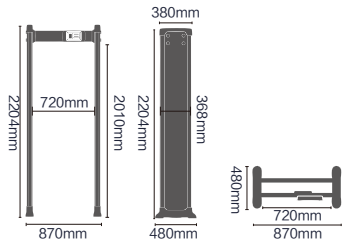

External Dimensions: 2204x870x480mm

Passage Dimensions: 2010x720x480mm

Packaging Dimensions: L2290xW625xH190mm

Net Weight: 34kg Gross Weight: 40kg

Volume: 0.28 m³

Input: AC100V-240V/50HZ-60HZ