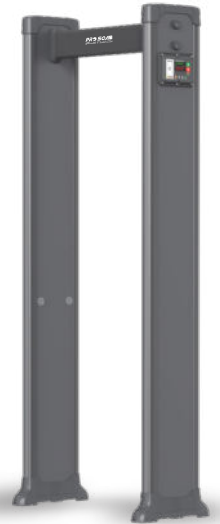

Standard function

- ▣ Two LED Lights Bars
- ▣ Volume/Tone Adjustable
- ▣ Scenario Optional
- ▣ Password Protection
- ▣ Security Level Adjustable
- ▣ LED LDE Display
- ▣ Sensitivity Level Of Each Detection Zone
- ▣ Multi-point Power-on Interface