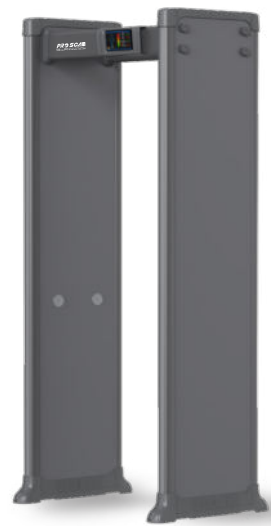

- External Dimensions: 2204x870x630mm
- Passage Dimensions: 2010x720x630mm
- Packaging Dimensions: L2290xW785xH190mm
- Net Weight: 45kg Gross Weight: 53kg
- Volume: 0.35m³
- Input: AC100V-240V/50HZ-60HZ