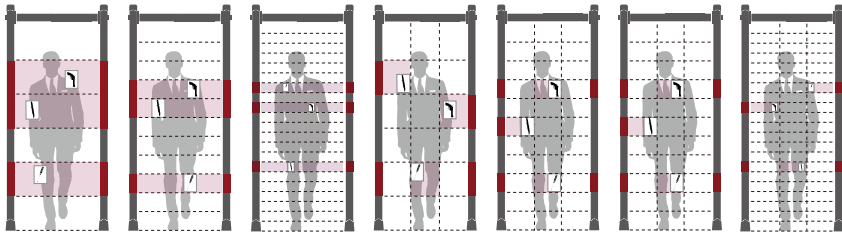

Standard Configuration ★ Global Market Popularity

6 zones

B**117.21.03.0008

11 zones

B**117.21.03.0009

21 zones

B**117.21.03.0010

18 zones

B**117.21.03.0037

33 zones

B**117.21.03.0038

33 PRO zones

B**117.21.03.0039

63 zones

B**117.21.03.0040

Standard function Optional Functions

- Two LED Lights Bars
- Volume/Tone Adjustable
- Scenario Optional
- Password Protection
- Security Level Adjustable
- LDE Display
- Sensitivity Level Of Each Detection Zone
- Multi-point Power-on Interface

- Networking Module
- Signal Extension Module
- Four Traffic Lights
- Four LED Lights Bars
- Battery Management System