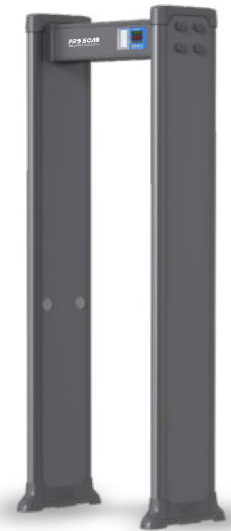

- External Dimensions: 2204x870x480mm
- Passage Dimensions: 1990x720x480mm
- Packaging Dimensions: L2290xW715xH205mm
- Net Weight: 36kg Gross Weight: 42kg
- Volume: 0.34 m³
- Input: AC100V-240V/50HZ-60HZ