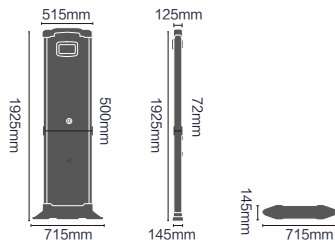

External Dimensions: 1925x715x145mm

Passage Dimensions: <500mm

Packaging Dimensions: L2000xW775xH165mm

Net Weight: 20kg Gross Weight: 25kg