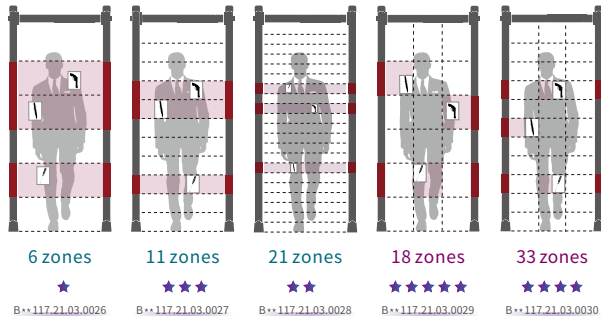

The new PROSCAN detector range by Roteck South Africa. Choose from 1-93 zones!
389 different models, and counting...

468 SWA

Water Proof Side Panel Digital Control Box

Standard Configuration

★ Global Market Popularity