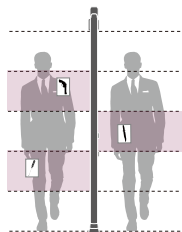

Standard Configuration

★ Global Market Popularity

5 zones

★★★

B++117.24.01.0008