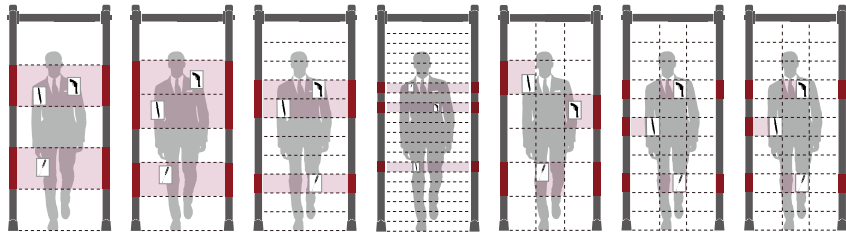

Standard Configuration

★ Global Market Popularity

5 zones

★★★★

B**117.21.02.0019

6 zones

★★

B**117.21.02.0022

11 zones

★★★★★

B**117.21.02.0023

21 zones

★★★★★

B**117.21.02.0024

18 zones

★★★

B**117.21.02.0020

33 zones

★★★★★

B**117.21.02.0021

33 PRO zones

★★★

B**117.21.02.0048

Standard function

- Two LED Lights Bars
- Volume/Tone Adjustable
- Scenario Optional
- Password Protection
- Security Level Adjustable
- Touch Screen Lcd
- Sensitivity Level Of Each Detection Zone
- Multi-point Power-on Interface

Optional Functions

- Networking Module
- Signal Extension Module
- Four Traffic Lights
- Four LED Lights Bars
- Battery Management System

The new PROSCAN detector range by Roteck South Africa. Choose from 1-93 zones!

389 different models, and counting...