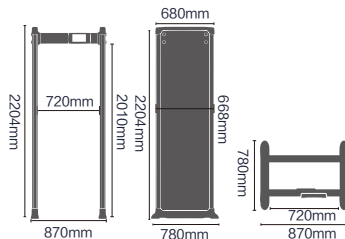

Optional Functions

- Networking Module
- Signal Extension Module
- Four Traffic Lights
- Four LED Lights Bars
- Battery Management System

External Dimensions: 2204x870x780mm

Passage Dimensions: 2010x720x780mm