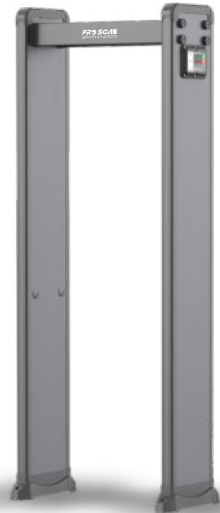

- External Dimensions: 2191x875x446mm
- Passage Dimensions: 2021x720x446mm
- Packaging Dimensions: L2280xW580xH200mm
- Net Weight: 31kg Gross Weight: 36kg
- Volume: 0.27 m³
- Input: AC100V-240V/50HZ-60HZ