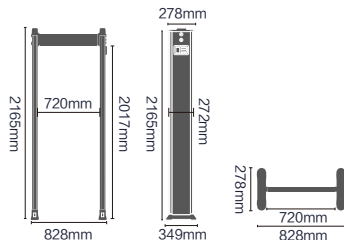

270 SA

Side Panel Digital Control Box

Standard Configuration

★ Global Market Popularity

- External Dimensions: 2165x828x349mm
- Passage Dimensions: 2017x720x349mm
- Packaging Dimensions: L2240xW465xH160mm
- Net Weight: 23kg Gross Weight: 29kg
- Volume: 0.17 m³
- Input: AC100V-240V/50HZ-60HZ

270 SWA

Water Proof Side Panel Digita

Standard Configuration

★ Global Market Popularity

- External Dimensions: 2165x828x349mm
- Passage Dimensions: 2017x720x349mm
- Packaging Dimensions: L2240xW465xH160mm
- Net Weight: 23kg Gross Weight: 29kg
- Volume: 0.17 m³
- Input: AC100V-240V/50HZ-60HZ