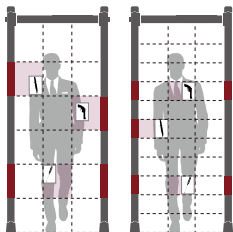

Standard Configuration ★ Global Market Popularity

18 zones

B**117.22.02.0032

33 zones

B**117.22.02.0033