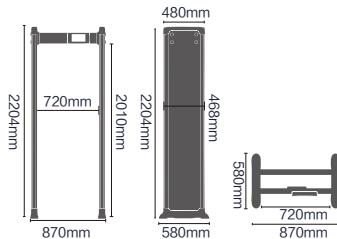

External Dimensions: 2204x865x580mm

Passage Dimensions: 2010x720x580mm

Packaging Dimensions: L2290xW745xH190mm

Net Weight: 42kg Gross Weight: 48kg

Volume: 0.33 m³

Input: AC100V-240V/50HZ-60HZ