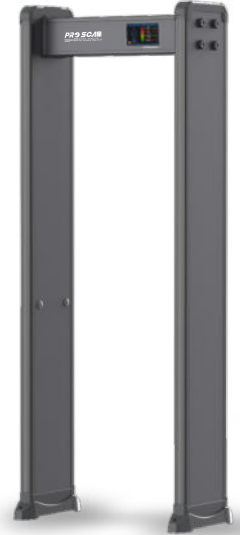

External Dimensions: 2191x875x446mm

Passage Dimensions: 1990x720x446mm

Packaging Dimensions: L2290xW715xH205mm

Net Weight: 34kg Gross Weight: 40kg

Volume: 0.34 m³

Input: AC100V-240V/50HZ-60HZ

Detection with a difference...
ROTECK