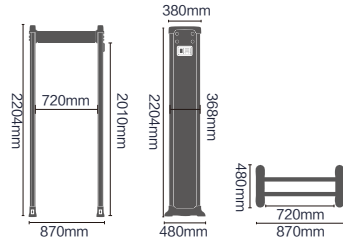

- External Dimensions: 1891x445x111mm
- Passage Dimensions: <500mm
- Packaging Dimensions: L1950xW450xH155mm
- Net Weight: 16kg Gross Weight: 20kg
- Volume: 0.15 m³
- Input: AC100V-240V/50HZ-60HZ

IP65

368

Optional Functions

- Networking Module
- Signal Extension Module
- Four Traffic Lights
- Four LED Lights Bars
- Battery Management System

External Dimensions: 2204x870x480mm

Passage Dimensions: 2010x720x480mm