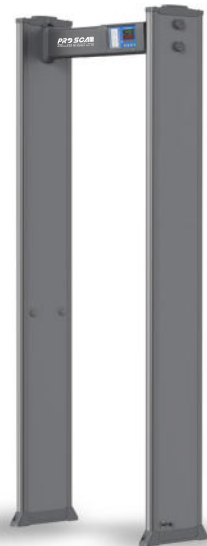

Optional Functions

- Networking Module
- Signal Extension Module
- Four Traffic Lights
- Four LED Lights Bars
- Battery Management System

The new PROSCAN detector range by Roteck South Africa. Choose from 1-93 zones!
389 different models, and counting...