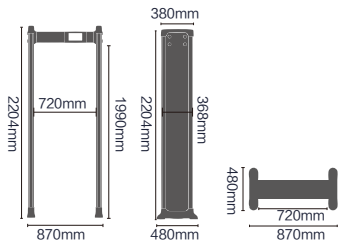

- Networking Module
- Signal Extension Module
- Four Traffic Lights
- Four LED Lights Bars
- Battery Management System

- External Dimensions: 2204x870x480mm
- Passage Dimensions: 1990x720x480mm
- Packaging Dimensions: L2290xW715xH205mm
- Net Weight: 36kg Gross Weight: 42kg
- Volume: 0.34 m³
- Input: AC100V-240V/50HZ-60HZ