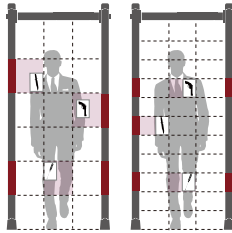

The new PROSCAN detector range by Roteck South Africa. Choose from 1-93 zones!
389 different models, and counting...

330 MD

Main Frame Touch Screen Control Box

Customize

Standard Configuration

★ Global Market Popularity