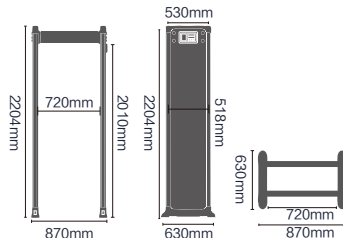

B**117.21.04.0025

18 zones

B**117.21.04.0026

33 zones

B**117.21.04.0027

- External Dimensions: 2204x870x630mm
- Passage Dimensions: 2013x720x630mm
- Packaging Dimensions: L2290xW730xH200mm
- Net Weight: 44kg Gross Weight: 52kg
- Volume: 0.34 m³
- Input: AC100V-240V/50HZ-60HZ