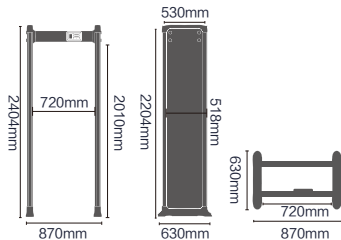

- External Dimensions: 2204x870x630mm
- Passage Dimensions: 2010x720x630mm
- Packaging Dimensions: L2290xW785xH190mm
- Net Weight: 45kg Gross Weight: 53kg
- Volume: 0.35 m³
- Input: AC100V-240V/50HZ-60HZ