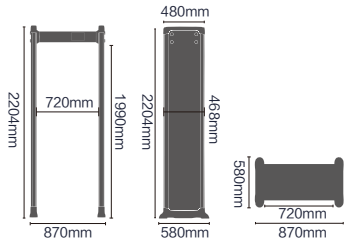

- Networking Module
- Signal Extension Module
- Four Traffic Lights
- Four LED Lights Bars
- Battery Management System

- External Dimensions: 2204x870x580mm
- Passage Dimensions: 1990x720x580mm
- Packaging Dimensions: L2290xW820xH210mm
- Net Weight: 45kg Gross Weight: 53kg
- Volume: 0,4 m³
- Input: AC100V-240V/50HZ-60HZ