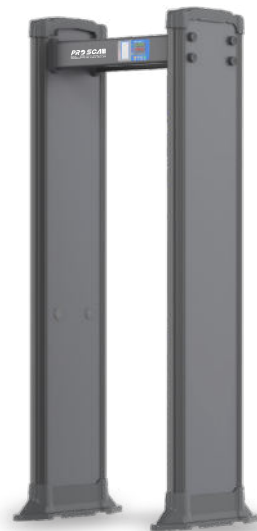

- External Dimensions: 2249x933x715mm
- Passage Dimensions: 2010x720x715mm
- Packaging Dimensions: L2330XW560XH785mm
- Net Weight: 47kg Gross Weight: 55kg
- Volume: 1.1 m³
- Input: AC100V-240V/50HZ-60HZ

Detection with a difference...
ROTECK