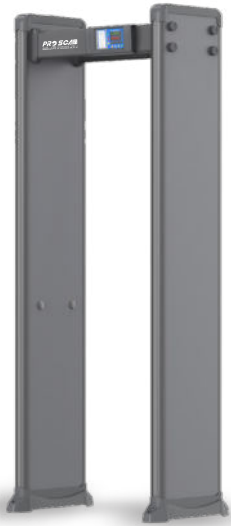

- External Dimensions: 2214x898x536mm
- Passage Dimensions: 2011x720x536mm
- Packaging Dimensions: L2290xW745xH190mm
- Net Weight: 41kg Gross Weight: 47kg
- Volume: 0.32 m³
- Input: AC100V-240V/50HZ-60HZ