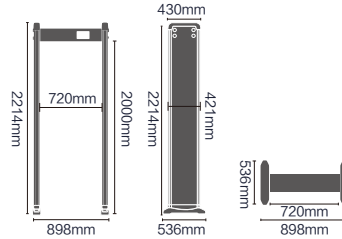

External Dimensions: 2214x898x536mm

Passage Dimensions: 1970x720x536mm

Packaging Dimensions: L2290xW820xH205mm

Net Weight: 42kg Gross Weight: 48kg

Volume: 0.39 m³

Input: AC100V-240V/50HZ-60HZ