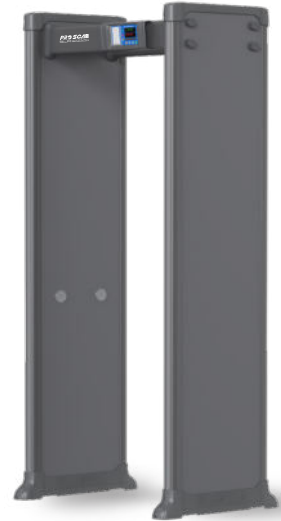

Optional Functions

- Networking Module
- Signal Extension Module
- Four Traffic Lights
- Four LED Lights Bars
- Battery Management System

- External Dimensions: 2204x870x630mm
- Passage Dimensions: 2010x720x630mm
- Packaging Dimensions: L2290xW785xH190mm
- Net Weight: 45kg Gross Weight: 53kg
- Volume: 0.35 m³
- Input: AC100V-240V/50HZ-60HZ