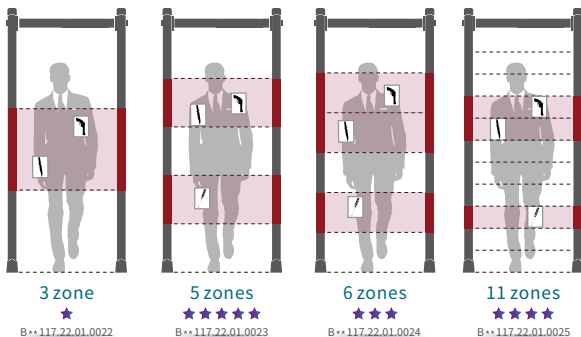

270 CD

Cross-beam Touch Screen Control Box

Standard Configuration

★ Global Market Popularity

- ▣ External Dimensions: 2165x828x349mm
- ▣ Passage Dimensions: 1980x720x349mm
- ▣ Packaging Dimensions: L2245xW535xH170mm
- ▣ Net Weight: 24kg Gross Weight: 29kg
- ▣ Volume: 0.18 m³
- ▣ Input: AC100V-240V/50HZ-60HZ