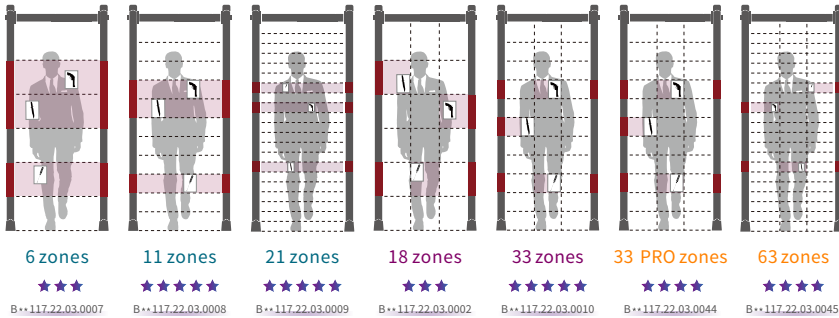

The new PROSCAN detector range by Roteck South Africa. Choose from 1-93 zones! 389 different models, and counting...

440 WA

Water Proof Cross-beam Digital Control Box

Standard Configuration ★ Global Market Popularity