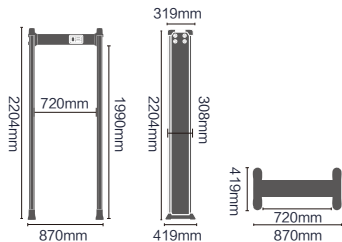

- External Dimensions: 2204x870x419mm
- Passage Dimensions: 2010x720x419mm
- Packaging Dimensions: L2290xW565xH190mm
- Net Weight: 31kg Gross Weight: 37kg
- Volume: 0.25 m³
- Input: AC100V-240V/50HZ-60HZ

308 MA

Main Frame Digital Control Box

Standard Configuration ★ Global Market Popularity

- External Dimensions: 2204x870x419mm
- Passage Dimensions: 1990x720x419mm
- Packaging Dimensions: L2290xW660xH205mm
- Net Weight: 35kg Gross Weight: 42kg
- Volume: 0.31 m³
- Input: AC100V~240V/50HZ~60HZ