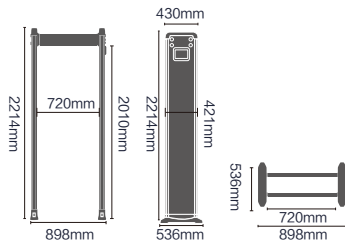

External Dimensions: 2214x898x536mm

Passage Dimensions: 2035x720x536mm

Packaging Dimensions: L2290xW680xH200mm

Net Weight: 40kg Gross Weight: 46kg

Volume: 0.32 m³

Input: AC100V-240V/50HZ-60HZ