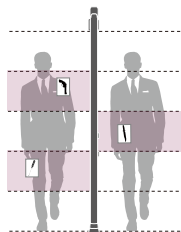

Standard Configuration

★ Global Market Popularity

5 zones

★★★★

B**117.24.01.0010